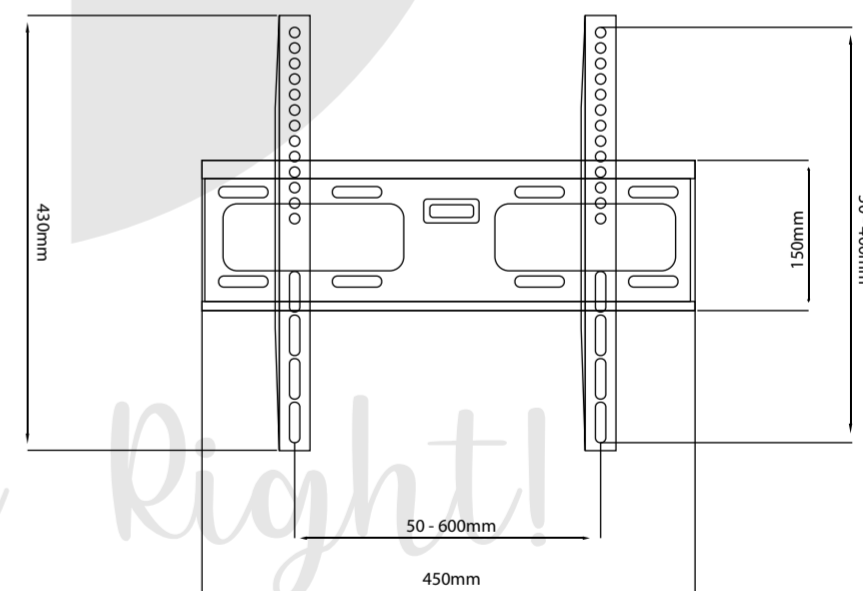

Doing it Right!

TF-43F

Economy Fixed TV Wall Mount

DESCRIPTION

The economy fixed wall mount can accommodate most 26"-65" LED, LCD Flat Panel TVs with a maximum weight of 45kgs/99lbs. Slim design sits just 30mm from wall to complement the sleek look of ultra-thin TVs. Its automatically click-in spring lock with easily-release cord easily and securely attaches your flat panels to wall. Simple construction enables easy installation. Lateral shift allows the TV to move left and right on the wall plate so it's placed exactly where you want it. In addition, TV brackets easily snap into place on the wall plate for added safety and security.

FEATURES

Automatically Click-in Spring Lock: helps TV brackets snap into place for added safety

Integrated Bubble Level: assures alignment

Lateral Shift Brackets: enable width adjustment and fast alignment

Product Category:	Fixed TV Wall Mount	Tilt Range:	-
Fit Screen Size:	26" - 65"	Swivel Range:	-
VESA Compatible:	400 X 400	Screen Level:	-
Weight Capacity:	45kgs / 99lbs	Cable Management:	-
Profile to Wall:	30mm	Anti-theft:	-