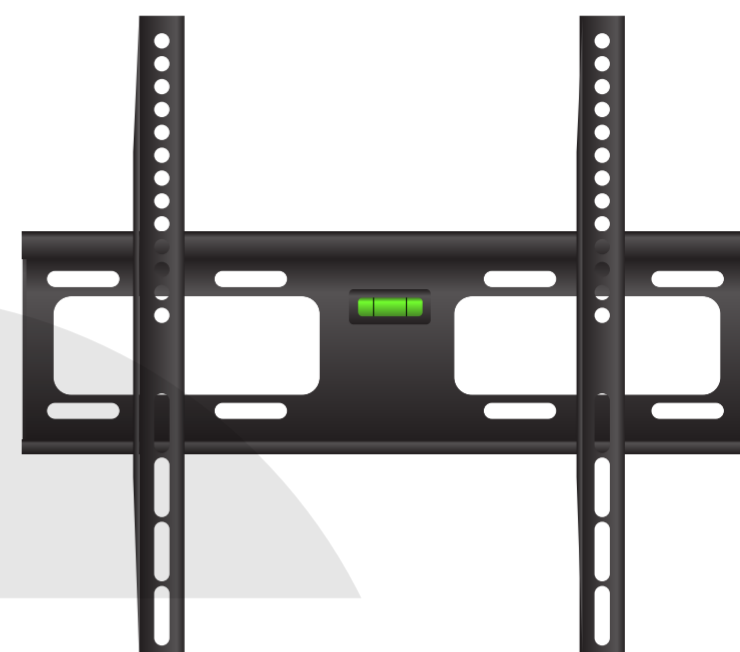

Doing it Right!

TF-43F

Economy Fixed TV Wall Mount

DESCRIPTION

The economy fixed wall mount can accommodate most 26"-65" LED, LCD Flat Panel TVs with a maximum weight of 45kgs/99lbs. Slim design sits just 30mm from wall to complement the sleek look of ultra-thin TVs. Its automatically click-in spring lock with easily-release cord easily and securely attaches your flat panels to wall. Simple construction enables easy installation. Lateral shift allows the TV to move left and right on the wall plate so it's placed exactly where you want it. In addition, TV brackets easily snap into place on the wall plate for added safety and security.

FEATURES

Automatically Click-in Spring Lock: helps TV brackets snap into place for added safety

Integrated Bubble Level: assures alignment

Lateral Shift Brackets: enable width adjustment and fast alignment

Product Category:	Fixed TV Wall Mount	Tilt Range:	-
Fit Screen Size:	26" - 65"	Swivel Range:	-
VESA Compatible:	400 X 400	Screen Level:	-
Weight Capacity:	45kgs / 99lbs	Cable Management:	-
Profile to Wall:	30mm	Anti-theft:	-