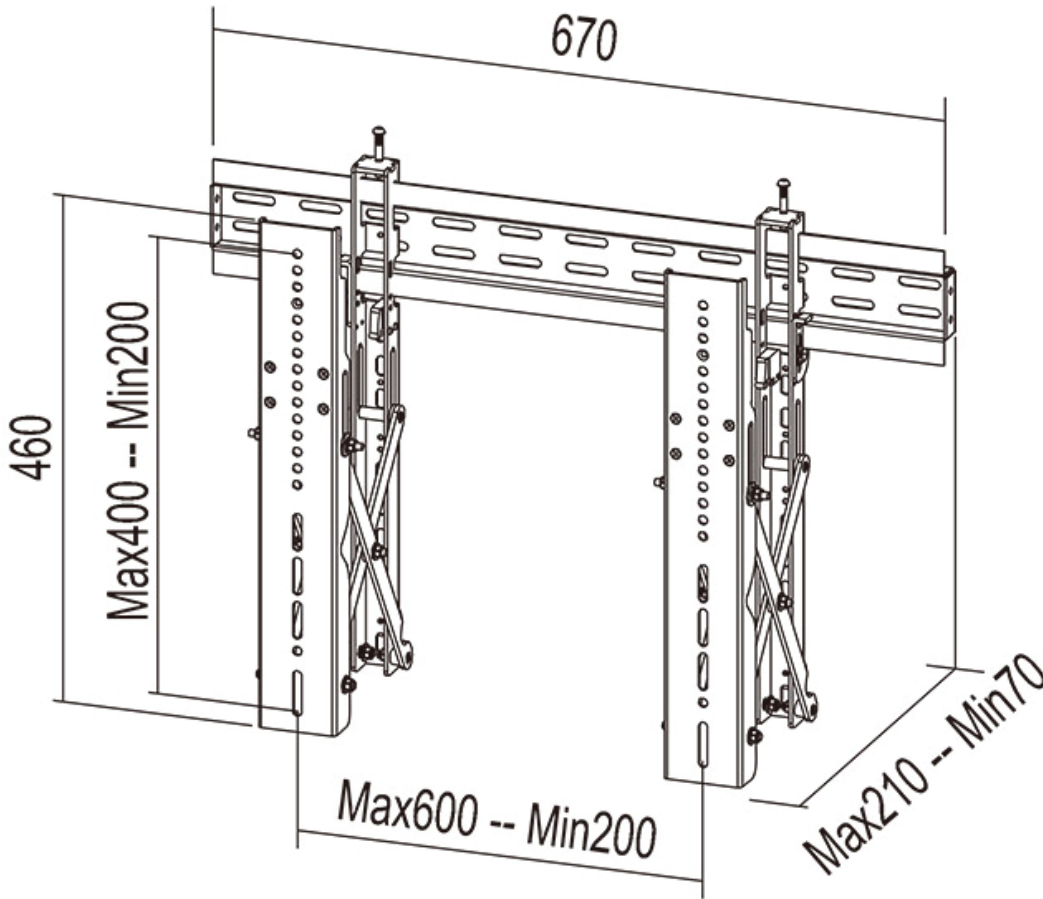

Doing it Right!

TV COMPATIBILITY:

- **VESA Compatibility:** Supports mounting patterns from 200mm to 600mm wide and 200mm to 400mm high.
- **Heavy-Duty Build:** Sturdy construction with a maximum width of 670mm and height of 460mm, ensuring reliable support.
- **Tilt Adjustment:** $\pm 3^\circ$ tilt for optimal viewing angle.
- **Slim Profile:** 70mm minimum depth from the wall for a sleek look; extends to 210mm for added accessibility.
- **Versatile Mounting:** Easy to install with flexible configuration for various TV sizes and wall types.

TECHNICAL DIAGRAM:

www.techfortme.com