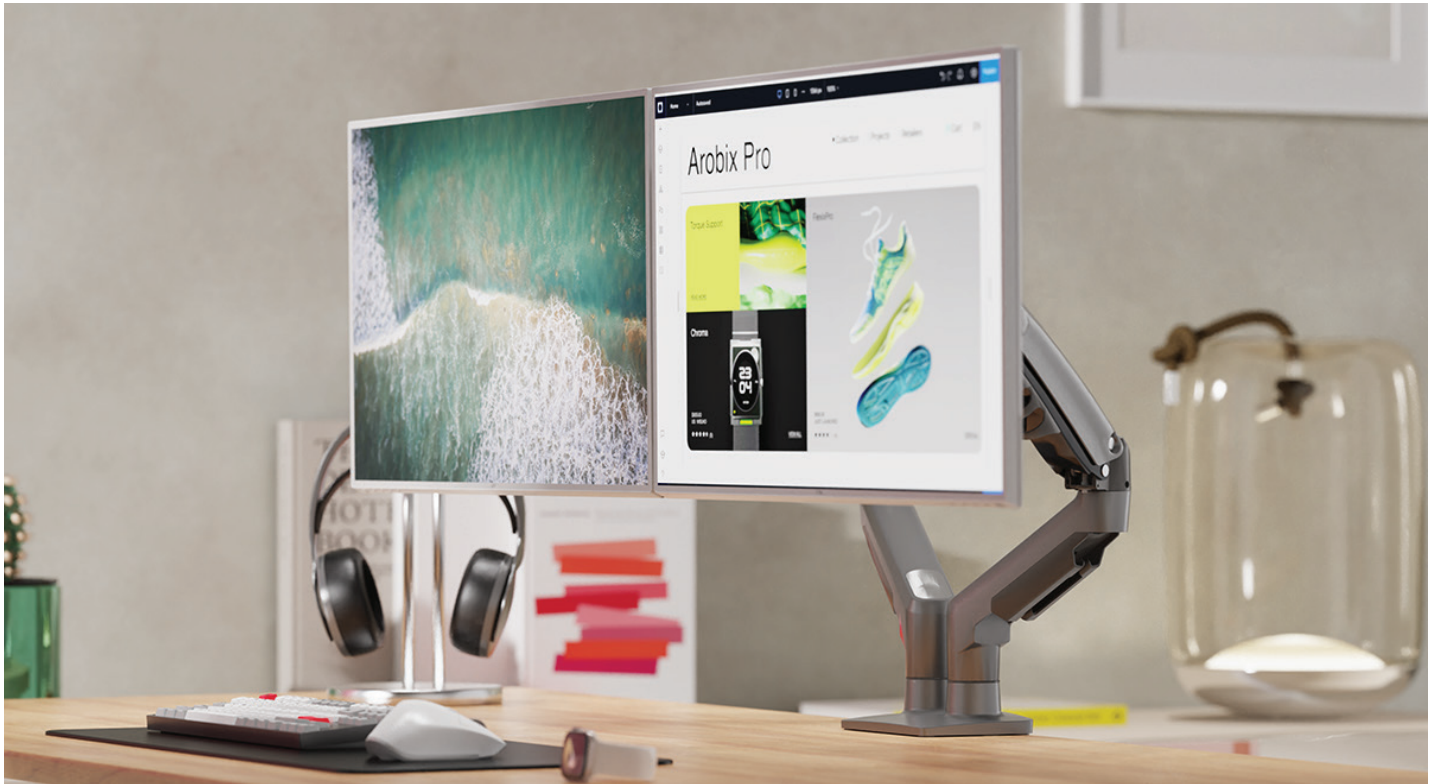

Doing it Right!

BEETEC[®]

FITS 17"-27"

Adjustable Monitor Desk Mount

INSTRUCTION

تك فورت للتجارة العامة ش م م

TECHFORT

ERGONOMIC GAS-SPRING MULTIFUNCTIONAL DESK MOUNT

**Product Description:**

This dual monitor arm is designed to support two monitors between 17" and 27" with a weight range of 4.4 to 19.8 lbs (2 to 9 kg) per arm. It provides flexibility and ergonomics for optimal screen placement, supporting standard VESA mount sizes of 75x75mm and 100x100mm. The mount allows for various adjustments, including tilt, swivel, and rotation, for enhanced comfort and screen visibility.

Key Features:

- Suitable for monitors between 17" and 27".
- Each arm can support monitors weighing between 4.4 lbs to 19.8 lbs (2 to 9 kg).
- Supports VESA mount sizes of 75x75mm and 100x100mm, ensuring wide compatibility with most monitors.
- The arm has a vertical lift adjustment of 10.2" (260mm), allowing monitors to be positioned at a comfortable viewing height.
- Each monitor can be swiveled up to $\pm 90^\circ$, providing flexibility for multi-monitor setups.
- Full 360° rotation, allowing users to easily switch between portrait and landscape orientations.
- The monitors can be tilted from $+85^\circ$ to -30° , giving control over glare and ensuring optimal screen visibility.
- The arm extends up to 20.8" (530mm), offering a broad range of positioning options.