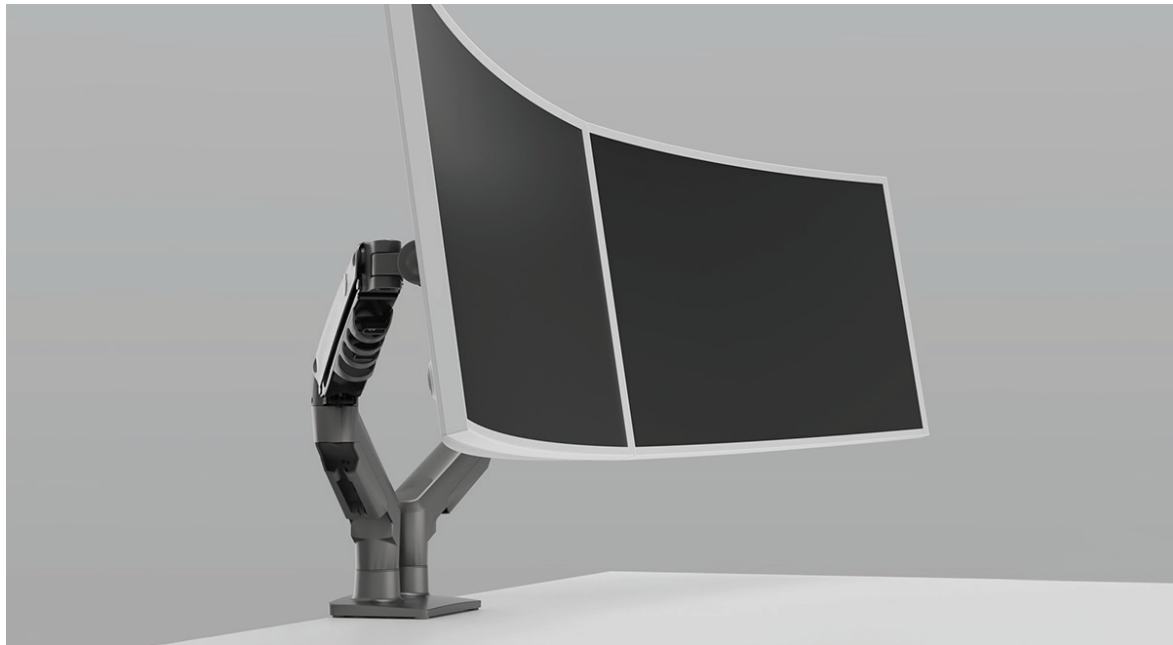

Doing it Right!

BEETEC[®]

FITS 17"-27"

Adjustable Monitor Desk Mount

INSTRUCTION

تك فورت للتجارة العامة ش م م

TECHFORT

ERGONOMIC GAS-SPRING MULTIFUNCTIONAL DESK MOUNT

**Product Description:**

This dual monitor arm is designed to support two monitors between 17" and 27" with a weight range of 4.4 to 19.8 lbs (2 to 9 kg) per arm. It provides flexibility and ergonomics for optimal screen placement, supporting standard VESA mount sizes of 75x75mm and 100x100mm. The mount allows for various adjustments, including tilt, swivel, and rotation, for enhanced comfort and screen visibility.

Key Features:

- Suitable for monitors between 17" and 27".
- Each arm can support monitors weighing between 4.4 lbs to 19.8 lbs (2 to 9 kg).
- Supports VESA mount sizes of 75x75mm and 100x100mm, ensuring wide compatibility with most monitors.
- The arm has a vertical lift adjustment of 10.2" (260mm), allowing monitors to be positioned at a comfortable viewing height.
- Each monitor can be swiveled up to $\pm 90^\circ$, providing flexibility for multi-monitor setups.
- Full 360° rotation, allowing users to easily switch between portrait and landscape orientations.
- The monitors can be tilted from $+85^\circ$ to -30° , giving control over glare and ensuring optimal screen visibility.
- The arm extends up to 20.8" (530mm), offering a broad range of positioning options.