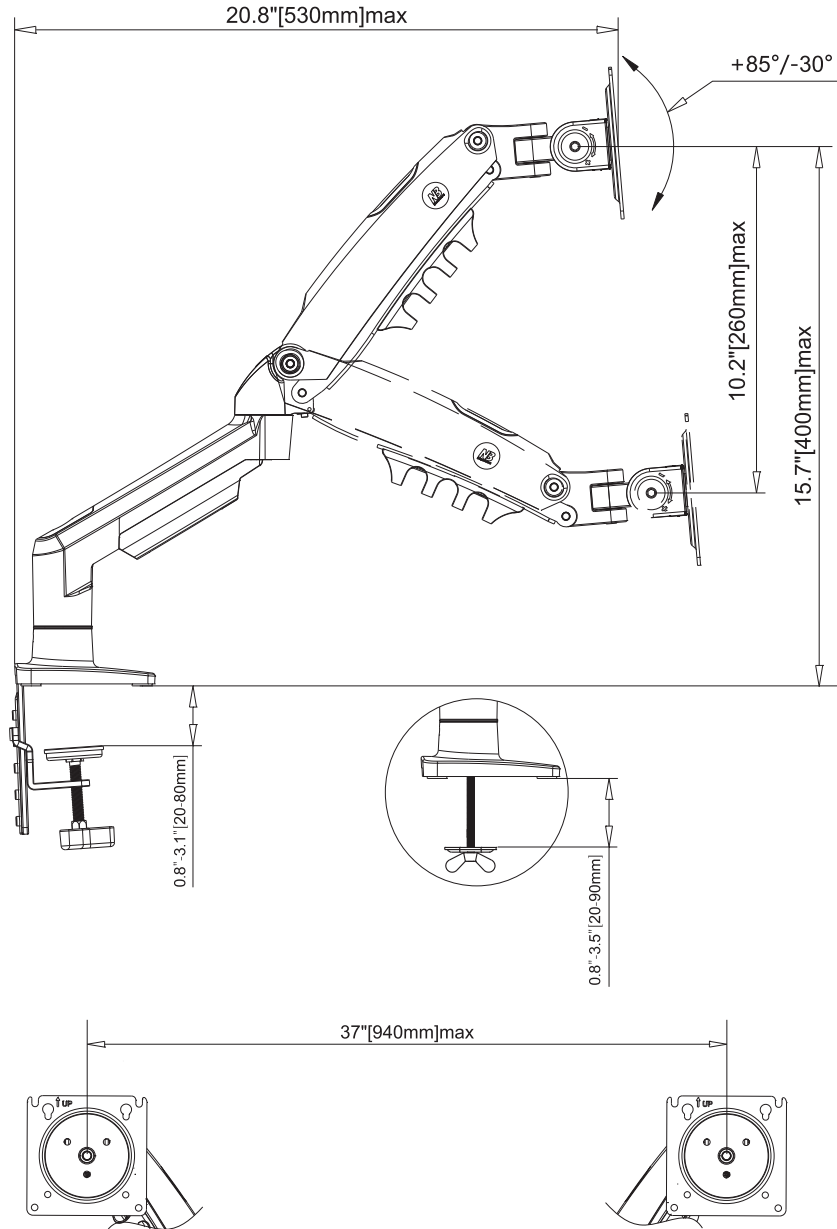

TECHNICAL DRAWINGS