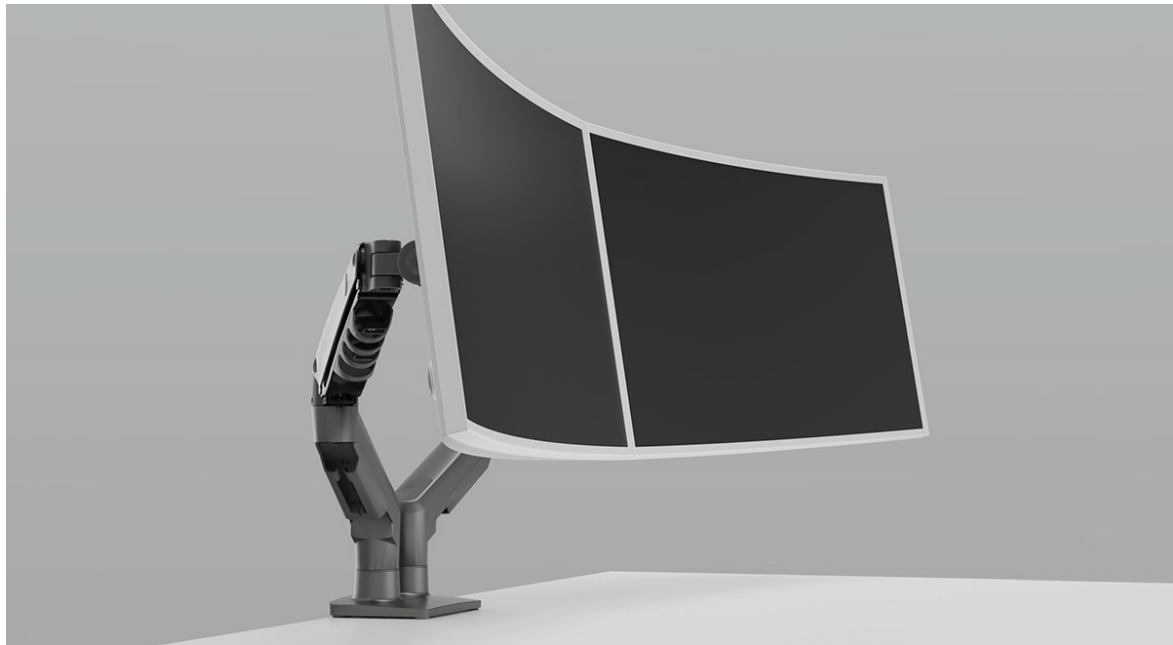

Doing it Right!

BEETEC[®]

FITS 17"-27"

Adjustable Monitor Desk Mount

INSTRUCTION

تك فورت للتجارة العامة ش م م

TECHFORT

ERGONOMIC GAS-SPRING MULTIFUNCTIONAL DESK MOUNT

**Product Description:**

This dual monitor arm is designed to support two monitors between 17" and 27" with a weight range of 4.4 to 19.8 lbs (2 to 9 kg) per arm. It provides flexibility and ergonomics for optimal screen placement, supporting standard VESA mount sizes of 75x75mm and 100x100mm. The mount allows for various adjustments, including tilt, swivel, and rotation, for enhanced comfort and screen visibility.

Key Features:

- Suitable for monitors between 17" and 27".
- Each arm can support monitors weighing between 4.4 lbs to 19.8 lbs (2 to 9 kg).
- Supports VESA mount sizes of 75x75mm and 100x100mm, ensuring wide compatibility with most monitors.
- The arm has a vertical lift adjustment of 10.2" (260mm), allowing monitors to be positioned at a comfortable viewing height.
- Each monitor can be swiveled up to $\pm 90^\circ$, providing flexibility for multi-monitor setups.
- Full 360° rotation, allowing users to easily switch between portrait and landscape orientations.
- The monitors can be tilted from +85° to -30°, giving control over glare and ensuring optimal screen visibility.
- The arm extends up to 20.8" (530mm), offering a broad range of positioning options.