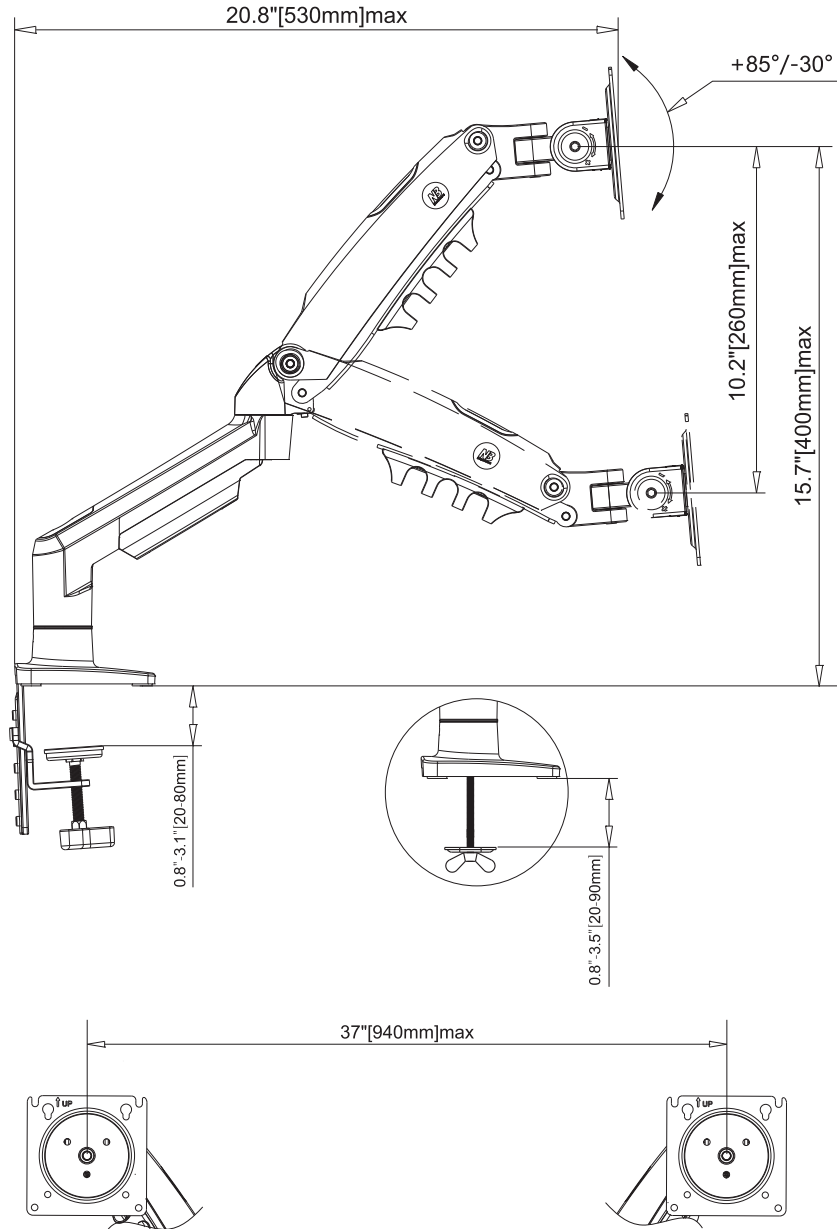

TECHNICAL DRAWINGS