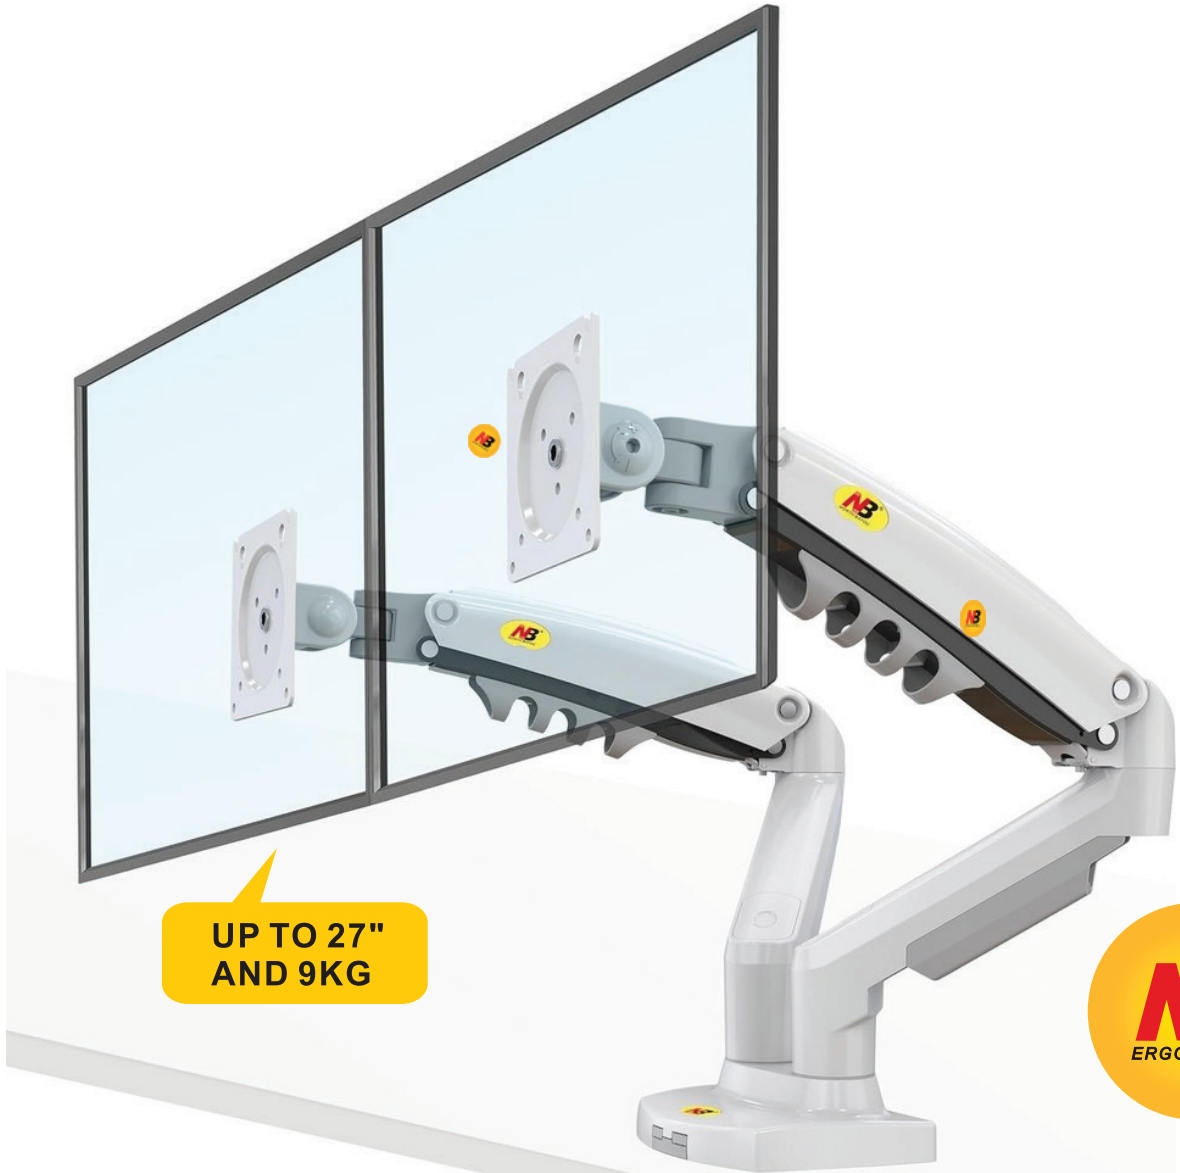

Doing it Right!

BEETEC[®]

FITS 17"-27"

Adjustable Monitor Desk Mount

INSTRUCTION

تك فورت للتجارة العامة ش م م

TECHFORT

ERGONOMIC GAS-SPRING MULTIFUNCTIONAL DESK MOUNT

**Product Description:**

This dual monitor arm is designed to support two monitors between 17" and 27" with a weight range of 4.4 to 19.8 lbs (2 to 9 kg) per arm. It provides flexibility and ergonomics for optimal screen placement, supporting standard VESA mount sizes of 75x75mm and 100x100mm. The mount allows for various adjustments, including tilt, swivel, and rotation, for enhanced comfort and screen visibility.

Key Features:

- Suitable for monitors between 17" and 27".
- Each arm can support monitors weighing between 4.4 lbs to 19.8 lbs (2 to 9 kg).
- Supports VESA mount sizes of 75x75mm and 100x100mm, ensuring wide compatibility with most monitors.
- The arm has a vertical lift adjustment of 10.2" (260mm), allowing monitors to be positioned at a comfortable viewing height.
- Each monitor can be swiveled up to $\pm 90^\circ$, providing flexibility for multi-monitor setups.
- Full 360° rotation, allowing users to easily switch between portrait and landscape orientations.
- The monitors can be tilted from +85° to -30°, giving control over glare and ensuring optimal screen visibility.
- The arm extends up to 20.8" (530mm), offering a broad range of positioning options.