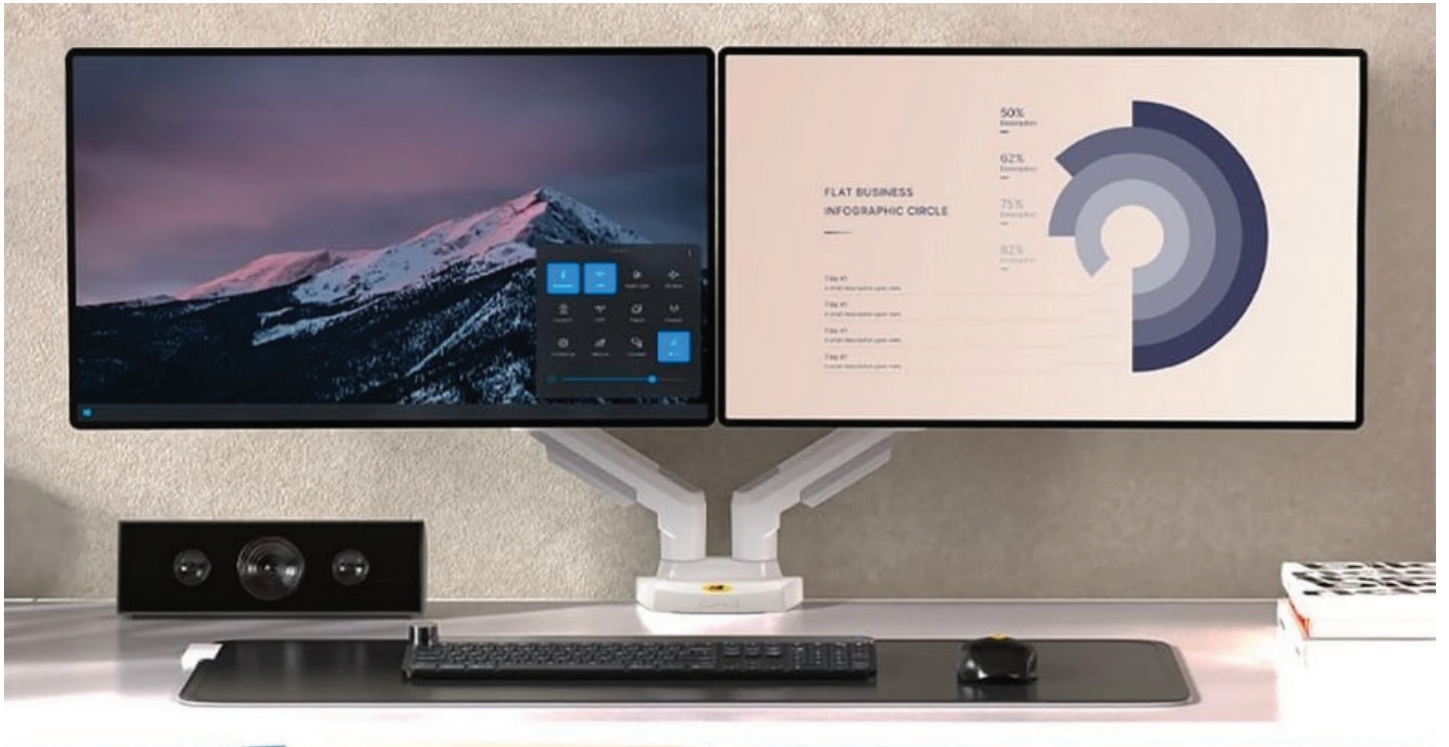

Doing it Right!

BEETEC[®]

FITS 17"-27"

Adjustable Monitor Desk Mount

INSTRUCTION

تك فورت للتجارة العامة ش م م

TECHFORT

ERGONOMIC GAS-SPRING MULTIFUNCTIONAL DESK MOUNT

**Product Description:**

This dual monitor arm is designed to support two monitors between 17" and 27" with a weight range of 4.4 to 19.8 lbs (2 to 9 kg) per arm. It provides flexibility and ergonomics for optimal screen placement, supporting standard VESA mount sizes of 75x75mm and 100x100mm. The mount allows for various adjustments, including tilt, swivel, and rotation, for enhanced comfort and screen visibility.

Key Features:

- Suitable for monitors between 17" and 27".
- Each arm can support monitors weighing between 4.4 lbs to 19.8 lbs (2 to 9 kg).
- Supports VESA mount sizes of 75x75mm and 100x100mm, ensuring wide compatibility with most monitors.
- The arm has a vertical lift adjustment of 10.2" (260mm), allowing monitors to be positioned at a comfortable viewing height.
- Each monitor can be swiveled up to $\pm 90^\circ$, providing flexibility for multi-monitor setups.
- Full 360° rotation, allowing users to easily switch between portrait and landscape orientations.
- The monitors can be tilted from +85° to -30°, giving control over glare and ensuring optimal screen visibility.
- The arm extends up to 20.8" (530mm), offering a broad range of positioning options.