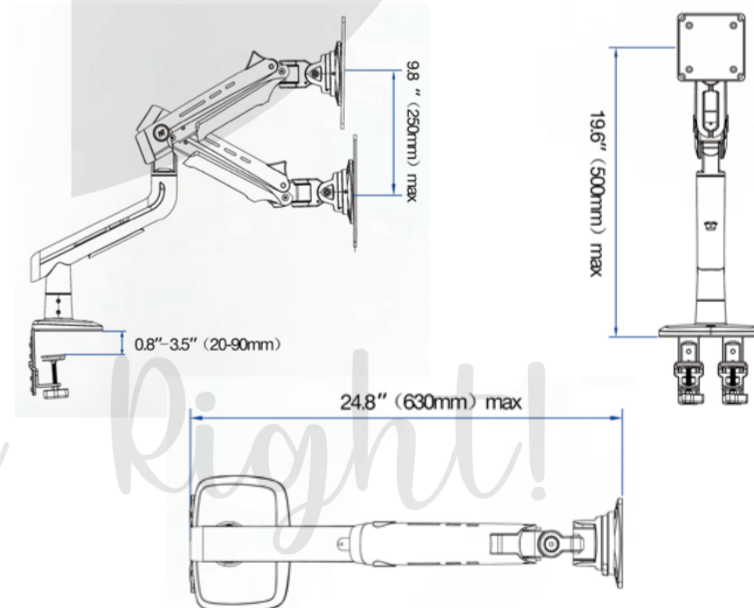

Doing it Right!

NB-G60

Gaming Monitor Arm

DESCRIPTION

The Gaming Monitor Arm G60 is a premium mounting solution designed to enhance your gaming experience. Crafted by NB ERGONOMIC, this monitor arm offers exceptional flexibility, allowing gamers to position their monitors at the optimal angle and height for immersive gameplay. Its robust construction ensures stability, while the sleek design complements modern gaming setups.

FEATURES

Enhanced Flexibility: The G60 provides a wide range of motion, enabling users to adjust their monitor's tilt, swivel, and rotation to achieve the perfect viewing angle.

Sturdy Construction: Built with high-quality materials, this monitor arm ensures durability and can support monitors of various sizes and weights.

Cable Management System: Integrated cable management keeps your gaming area organized and clutter-free, enhancing both aesthetics and functionality.

Easy Installation: Designed for user-friendly setup, the G60 comes with clear instructions and all necessary hardware for quick assembly.

Sleek Aesthetics: With its modern design, the G60 seamlessly blends into any gaming environment, adding a touch of sophistication to your setup.

Product Category:	Gaming Monitor Arm	Tilt Range:	+50° ~ -50°
Fit Screen Size:	32" - 60"	Rotation:	360°
VESA Compatible:	100 X 100	Swivel Range:	+90° ~ -90°
Weight Capacity:	2-20kgs (4.4-44lbs)	Cable Management:	YES
Arm Extension:	9.8" (250mm)	Anti-theft:	-