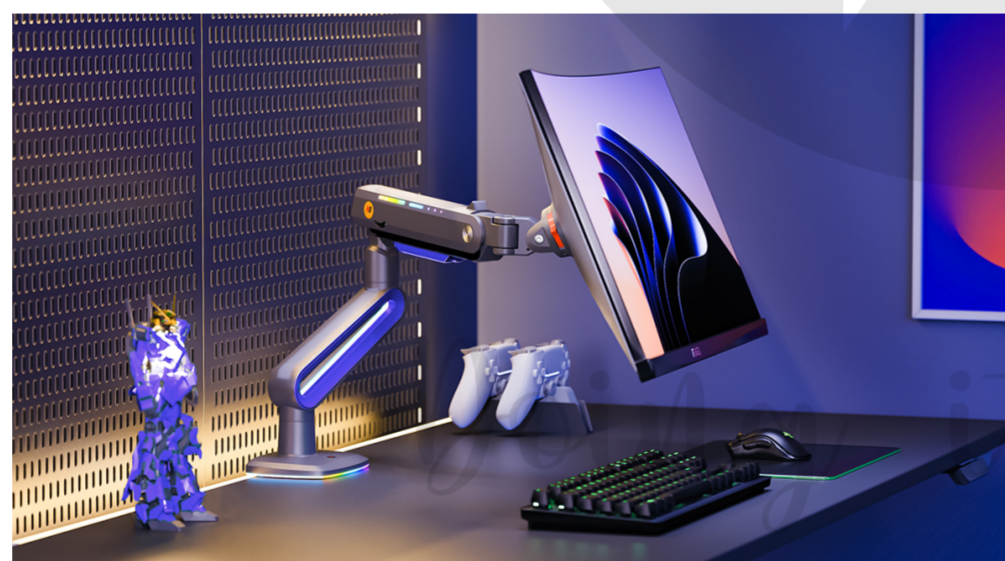

FEATURES

Full Motion Adjustability: The G70 allows for extensive tilt, swivel, and rotation adjustments, enabling gamers to position their monitors at the most comfortable and immersive viewing angles.

Robust Construction: Built with high-quality materials, this monitor arm ensures durability and stability, supporting a wide range of monitor sizes and weights.

Integrated Cable Management: The arm features a built-in cable management system, keeping your gaming area organized and free from clutter, which enhances both aesthetics and functionality.

Easy Installation: Designed for user-friendly setup, the G70 comes with all necessary hardware and clear instructions, making the installation process straightforward.

Sleek Design: With its modern and streamlined appearance, the G70 complements any gaming setup, adding a professional touch to your environment.