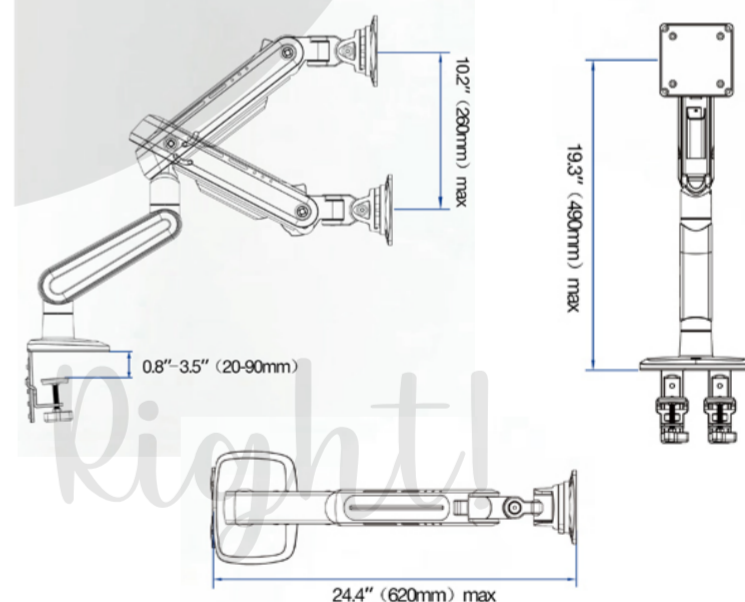

### FEATURES

**Full Motion Adjustability:** The G70 allows for extensive tilt, swivel, and rotation adjustments, enabling gamers to position their monitors at the most comfortable and immersive viewing angles.

**Robust Construction:** Built with high-quality materials, this monitor arm ensures durability and stability, supporting a wide range of monitor sizes and weights.

**Integrated Cable Management:** The arm features a built-in cable management system, keeping your gaming area organized and free from clutter, which enhances both aesthetics and functionality.

Product Category:	Gaming Monitor Arm	Tilt Range:	+50° ~ -50°
Fit Screen Size:	32" - 60"	Rotation:	360°
VESA Compatible:	100 X 100	Swivel Range:	+90° ~ -90°
Weight Capacity:	2-20kgs (4.4-44lbs)	Cable Management:	YES
Arm Extension:	10.2" (260mm)	Anti-theft:	-