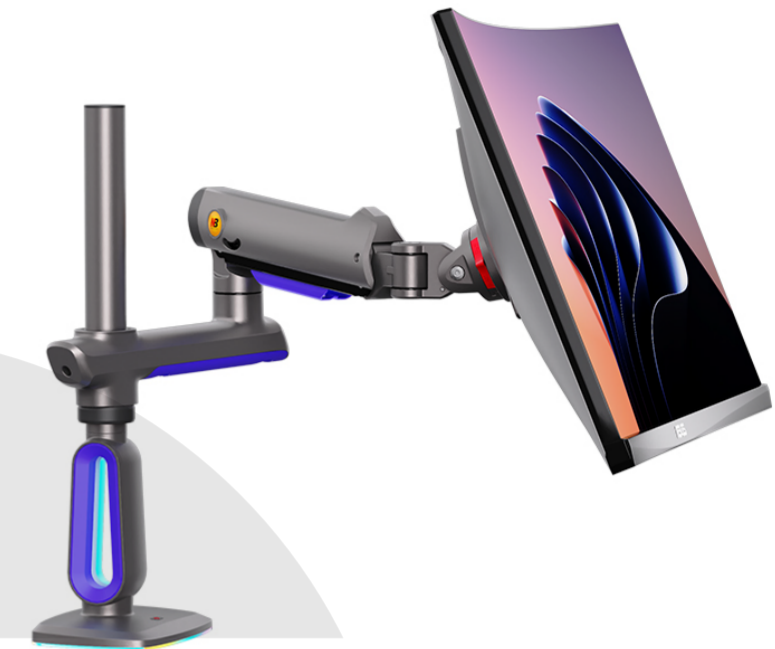

## NB-G80

Gaming Monitor Arm

**BEETEC**<sup>®</sup>

### DESCRIPTION

The Gaming Monitor Arm G80 by NB ERGONOMIC is a high-performance mounting solution tailored for gaming enthusiasts seeking ergonomic comfort and optimal display positioning. Its robust design and advanced features ensure a seamless and immersive gaming experience.

### FEATURES

**Dynamic Adjustability:** The G80 offers comprehensive motion capabilities, allowing users to tilt, swivel, and rotate their monitors effortlessly. This flexibility ensures that gamers can achieve the most comfortable and immersive viewing angles during extended gaming sessions.

Product Category:	Gaming Monitor Arm	Tilt Range:	+50° ~ -50°
Fit Screen Size:	32" - 60"	Rotation:	360°
VESA Compatible:	100 X 100	Swivel Range:	+90° ~ -90°
Weight Capacity:	2-20kgs (4.4-44lbs)	Cable Management:	YES
Arm Extension:	10.2" (260mm)	Anti-theft:	-