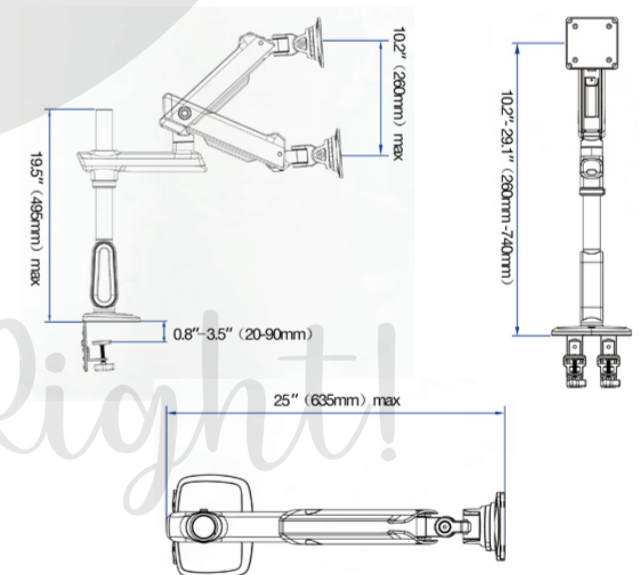

Product Category:	Gaming Monitor Arm	Tilt Range:	+50° ~ -50°
Fit Screen Size:	32" - 60"	Rotation:	360°
VESA Compatible:	100 X 100	Swivel Range:	+90° ~ -90°
Weight Capacity:	2-20kgs (4.4-44lbs)	Cable Management:	YES
Arm Extension:	10.2" (260mm)	Anti-theft:	-