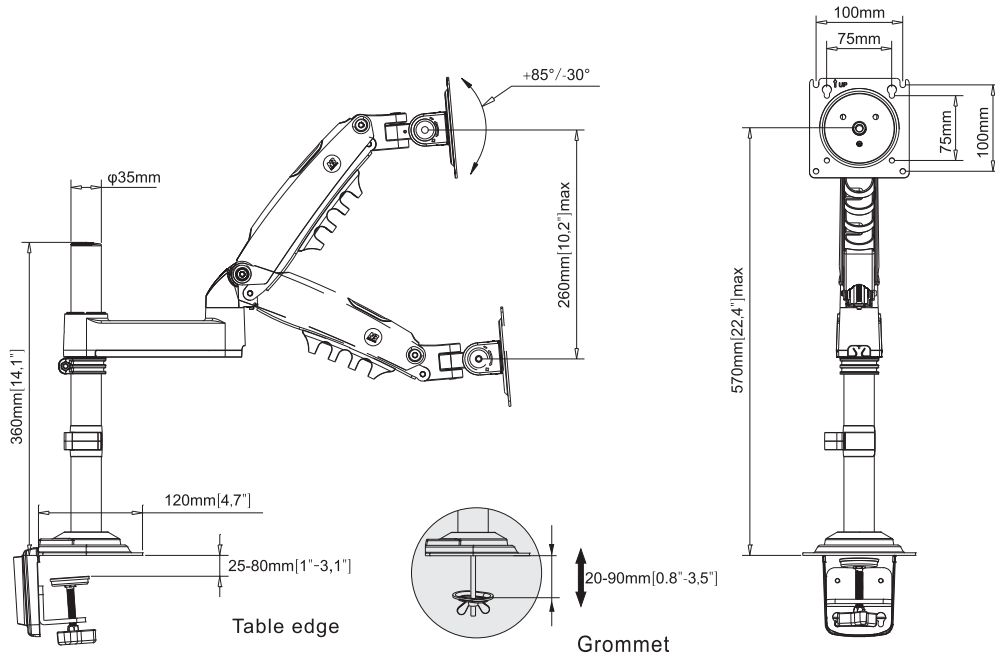

TECHNICAL DRAWINGS