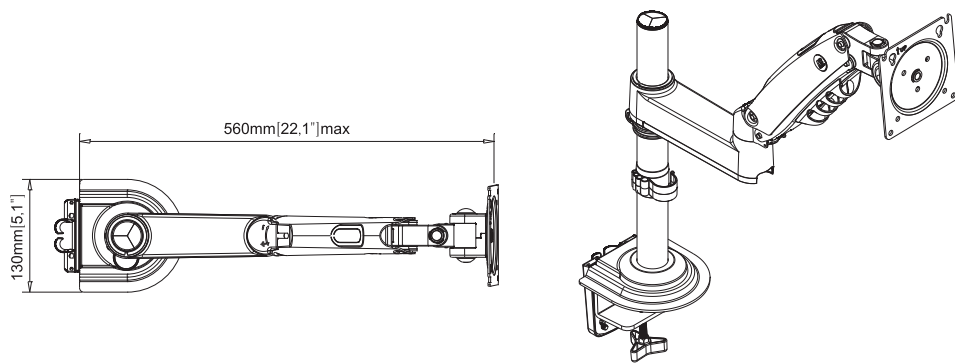

TECHNICAL DRAWINGS