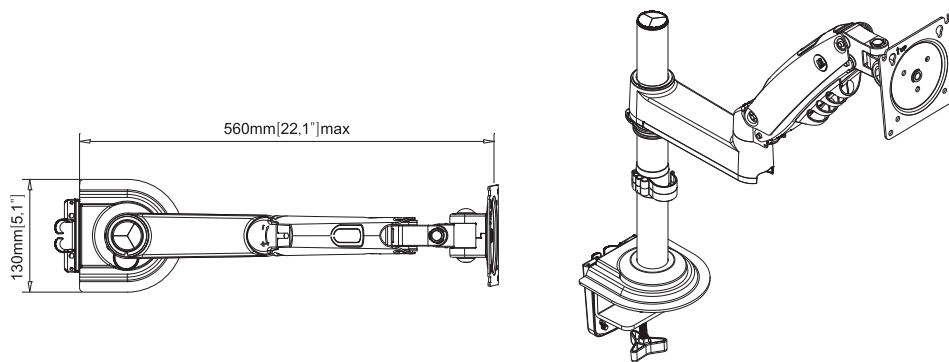

TECHNICAL DRAWINGS