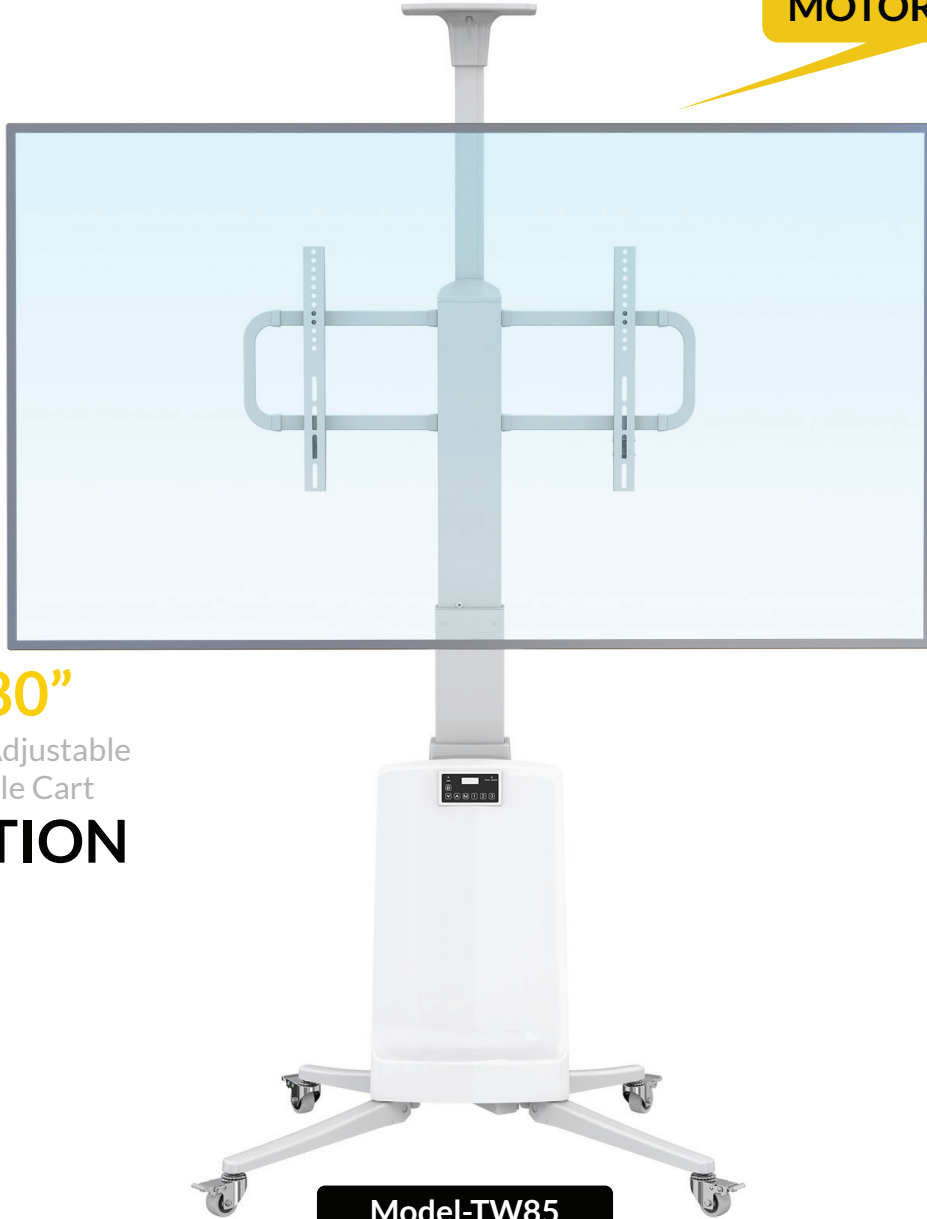

Doing it Right!

**BEETEC**<sup>®</sup>

**UPTO 80" AND 68.2KG  
MOTORIZED LIFT**

**FITS 55"-80"**

Motorized height Adjustable  
Large Display Mobile Cart

**INSTRUCTION**

**Model-TW85**

Motorized Versatile Professional Mobile Cart for Extra Large TV  
Smart Board and Video Conference Room Solution

## Features:

Designed for 55"-85" flat panel TV

Weight capacity : 150lbs(68.2kgs)

Tilt angle : 0°

VESA compliance : 200\*200mm, 300\*300mm, 400\*200mm, 400\*300mm, 400\*400mm, 600\*400mm

TV Height adjustment: 1200mm to 1700mm.

Color: Black and White

This unique nice looking motorized mobile display cart NB-TW85 is designed to provide moveable large screen solutions to ease your mobility of entertainment, lectures, meeting, conference and exhibitions. Fits most 55"-85" LCD or LED flat panel TVs. NB-TW85 is piece of innovative mobile display designed include a high tensile solid steel base, and a dual heavy-duty anodized aluminum alloy columns to withstand an overall 150 lbs (68.2 kg) load. With installed 4" heavy duty brake castors, you have no problems to maneuvers this piece of equipment to any corners in your workplaces or sites.

What's more, with added 110 or 240 AC auto swap high torque motorized cylinder system integrated with a 24 voltages DC linear actuator, given the stroke of 500mm travelling distance enable you to lift screen right up to 1.8 meter high without harassment, as easy as a kid can do.