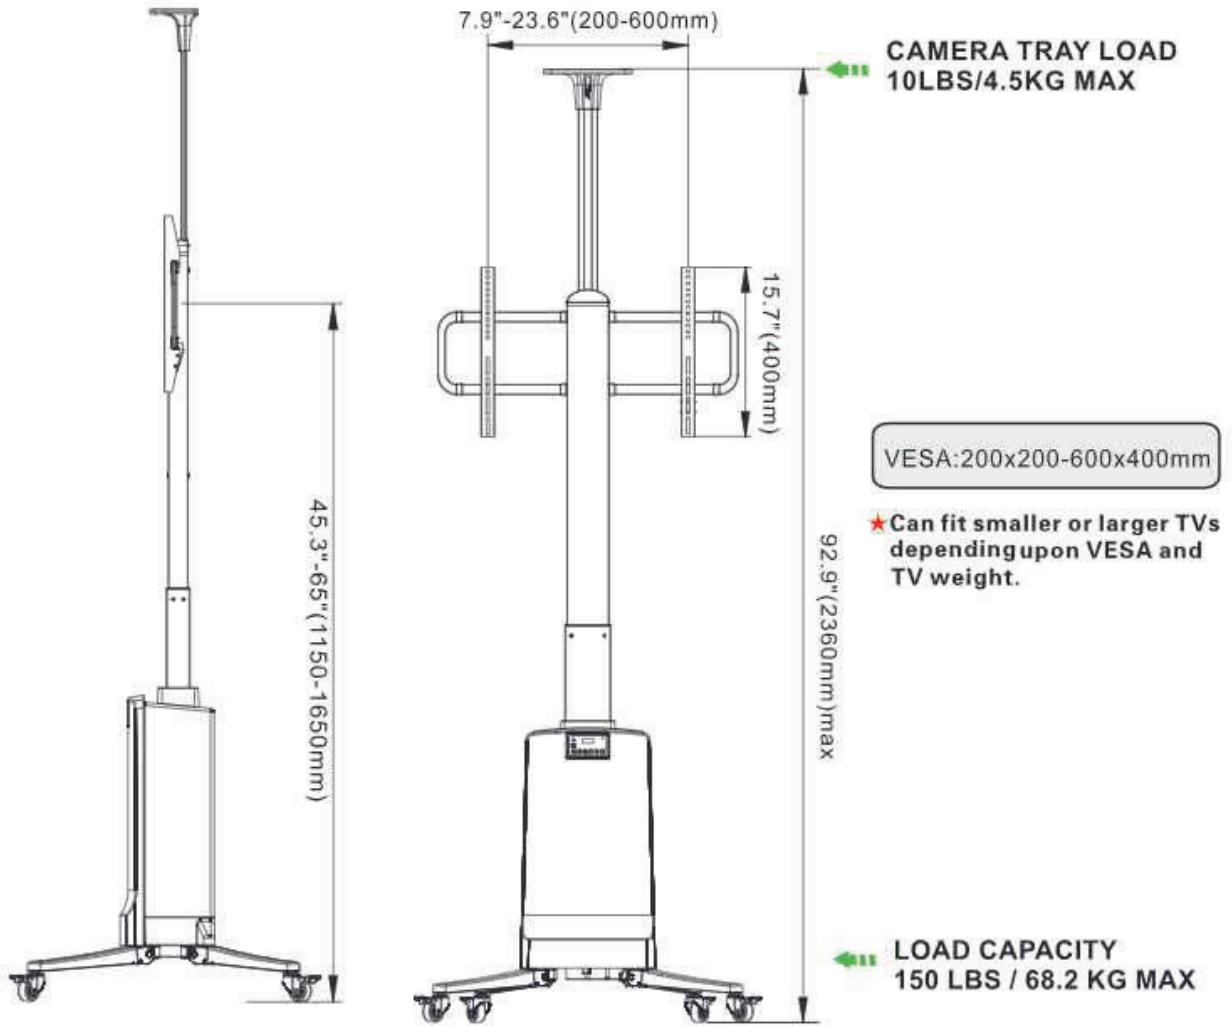

TECHNICAL SPECIFICATION