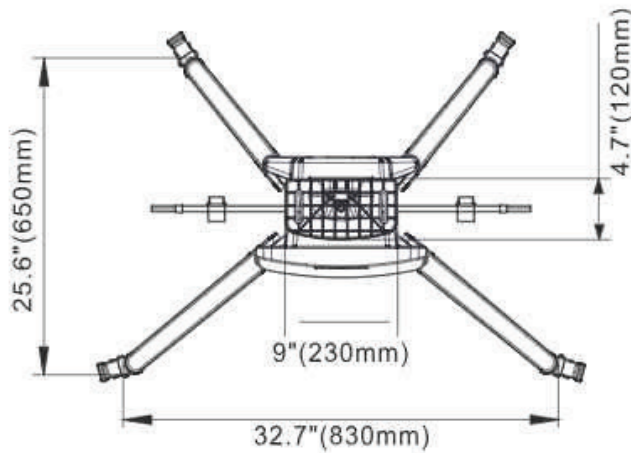

TECHNICAL SPECIFICATION