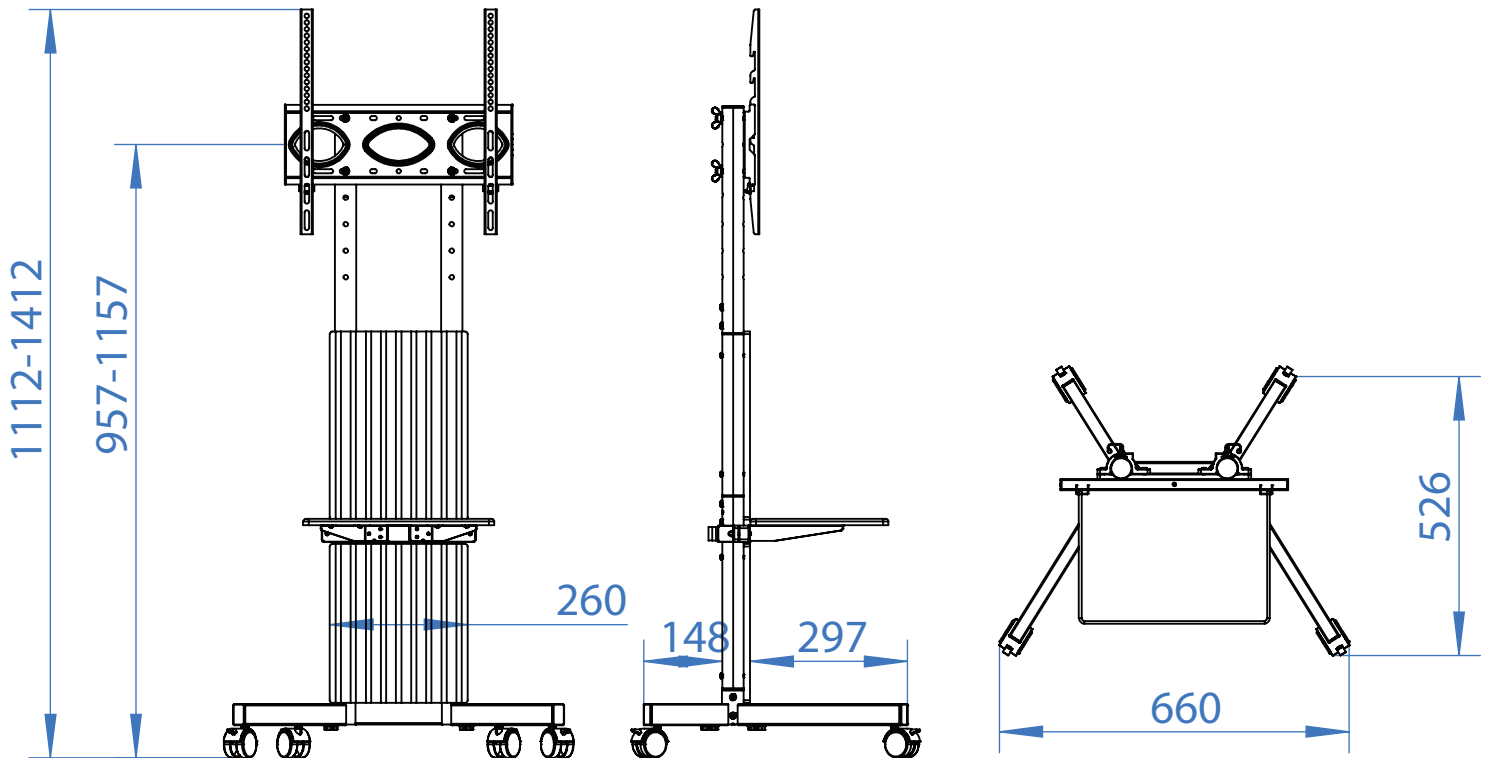

Doing it Right!

TV COMPATIBILITY:

- **Universal Large Screen Support:** Precision-engineered to fit most 40" to 86" flat or curved televisions.
- **Massive Weight Capacity:** The heavy-duty steel frame supports a maximum load of 90kg (approx. 198lbs), ensuring total security for your premium display.
- **Wide VESA Compatibility:** Fully compatible with a broad range of VESA mounting patterns, from a minimum of 100x100mm to a maximum of 800x400mm.
- **Adjustable Viewing Heights:** Customize your visual experience with 4 levels of height adjustment, ranging from 1373mm to 1598mm to achieve the perfect eye level.
- **Heavy-Duty Stability & Mobility:** Features a 950mm wide reinforced base and 360° swivel locking casters for maximum stability and smooth transport across various floor surfaces.

TECHNICAL DIAGRAM:

www.techfortme.com