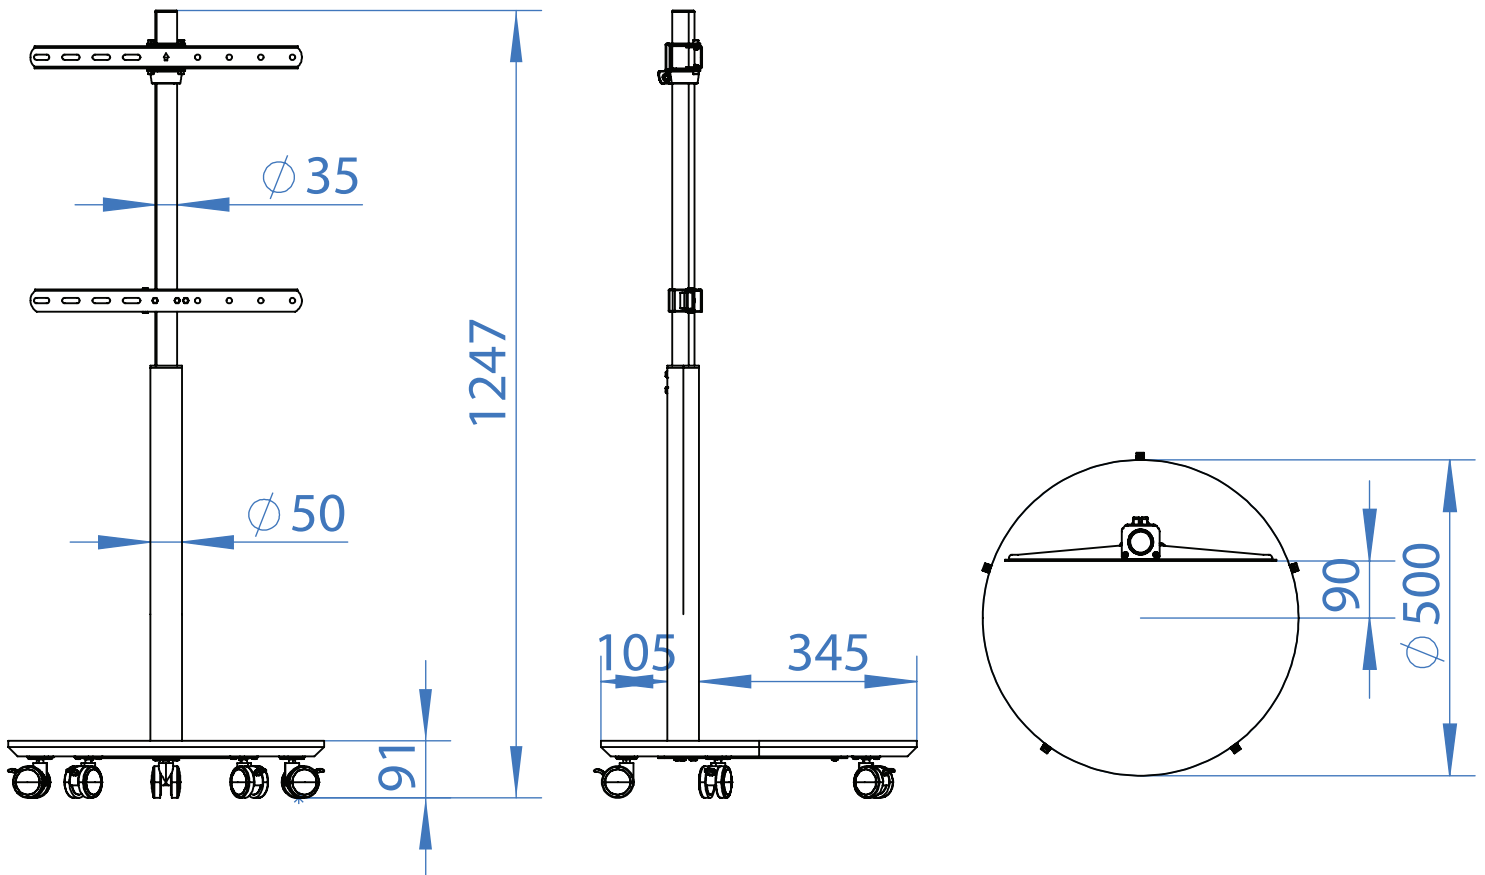

Doing it Right!

TV COMPATIBILITY:

- **Universal Compatibility:** Supports a wide range of flat and curved screens from 32" to 65", making it a versatile choice for almost any modern television.
- **Flexible Viewing Angles:** Features a $\pm 90^\circ$ swivel range, allowing you to easily rotate the screen toward the kitchen, sofa, or dining area without moving the entire unit.
- **Customizable Height:** The telescoping center pole provides adjustable height settings ranging from 1100mm (43.3") to 1220mm (48"), ensuring optimal eye-level alignment.
- **Heavy-Duty Stability:** Built to be as "tough" as it is "sleek," it boasts a maximum weight capacity of 40kg (88lbs) and is compatible with multiple VESA patterns (up to 400x400mm).
- **Seamless Mobility:** Equipped with 360° smooth-gliding wheels hidden beneath a compact 500mm (19.7") circular base, allowing you to move your entertainment setup from room to room with ease.

TECHNICAL DIAGRAM:

www.techfortme.com