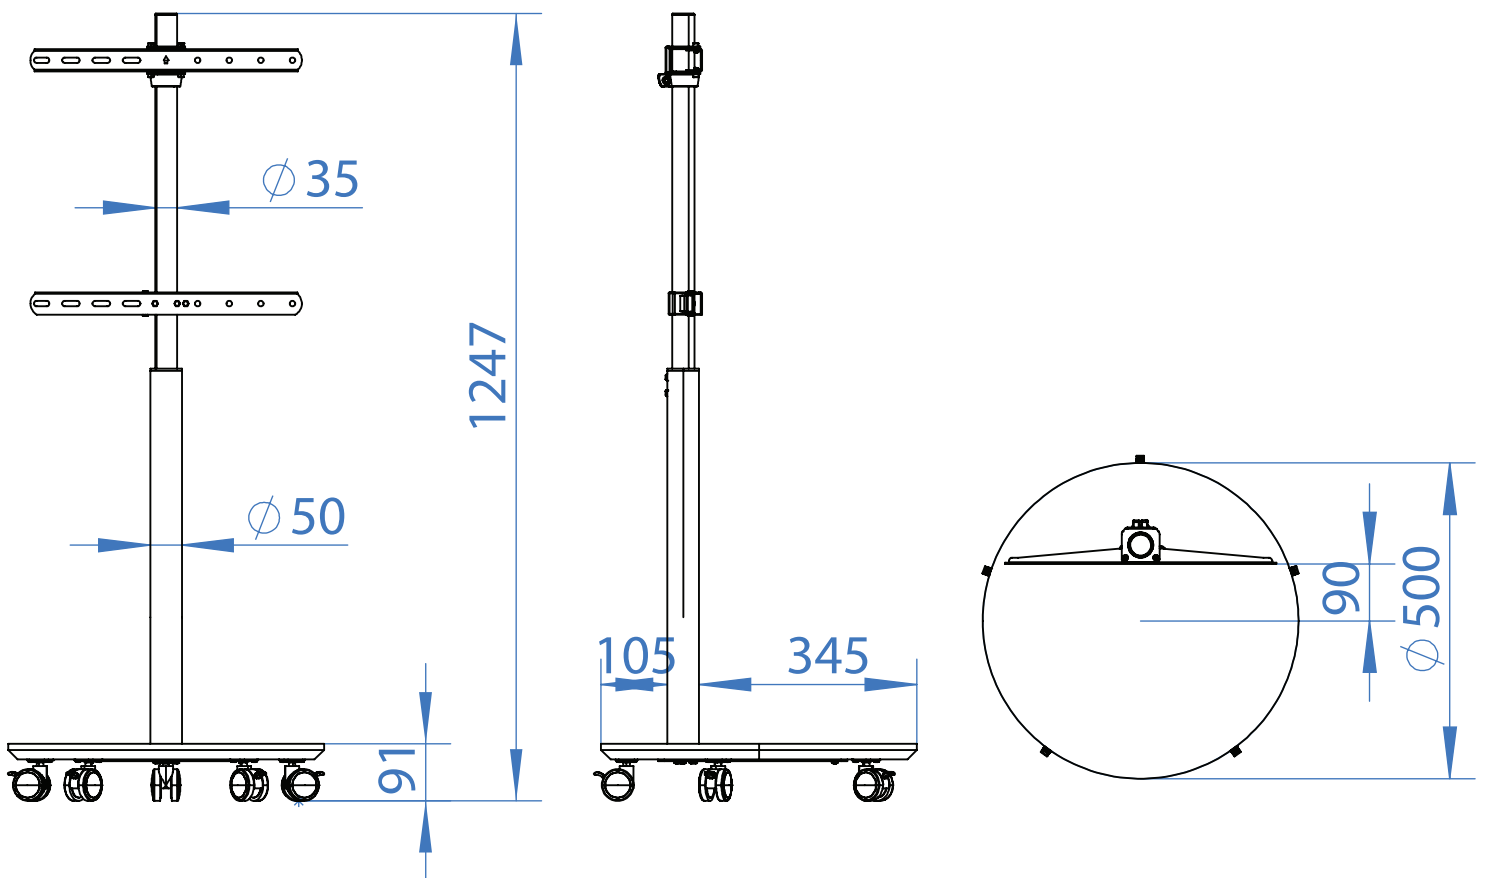

Doing it Right!

TV COMPATIBILITY:

- **Universal Compatibility:** Supports a wide range of flat and curved screens from 32" to 65", making it a versatile choice for almost any modern television.
- **Flexible Viewing Angles:** Features a $\pm 90^\circ$ swivel range, allowing you to easily rotate the screen toward the kitchen, sofa, or dining area without moving the entire unit.
- **Customizable Height:** The telescoping center pole provides adjustable height settings ranging from 1100mm (43.3") to 1220mm (48"), ensuring optimal eye-level alignment.
- **Heavy-Duty Stability:** Built to be as "tough" as it is "sleek," it boasts a maximum weight capacity of 40kg (88lbs) and is compatible with multiple VESA patterns (up to 400x400mm).
- **Seamless Mobility:** Equipped with 360° smooth-gliding wheels hidden beneath a compact 500mm (19.7") circular base, allowing you to move your entertainment setup from room to room with ease.

TECHNICAL DIAGRAM:

www.techfortme.com