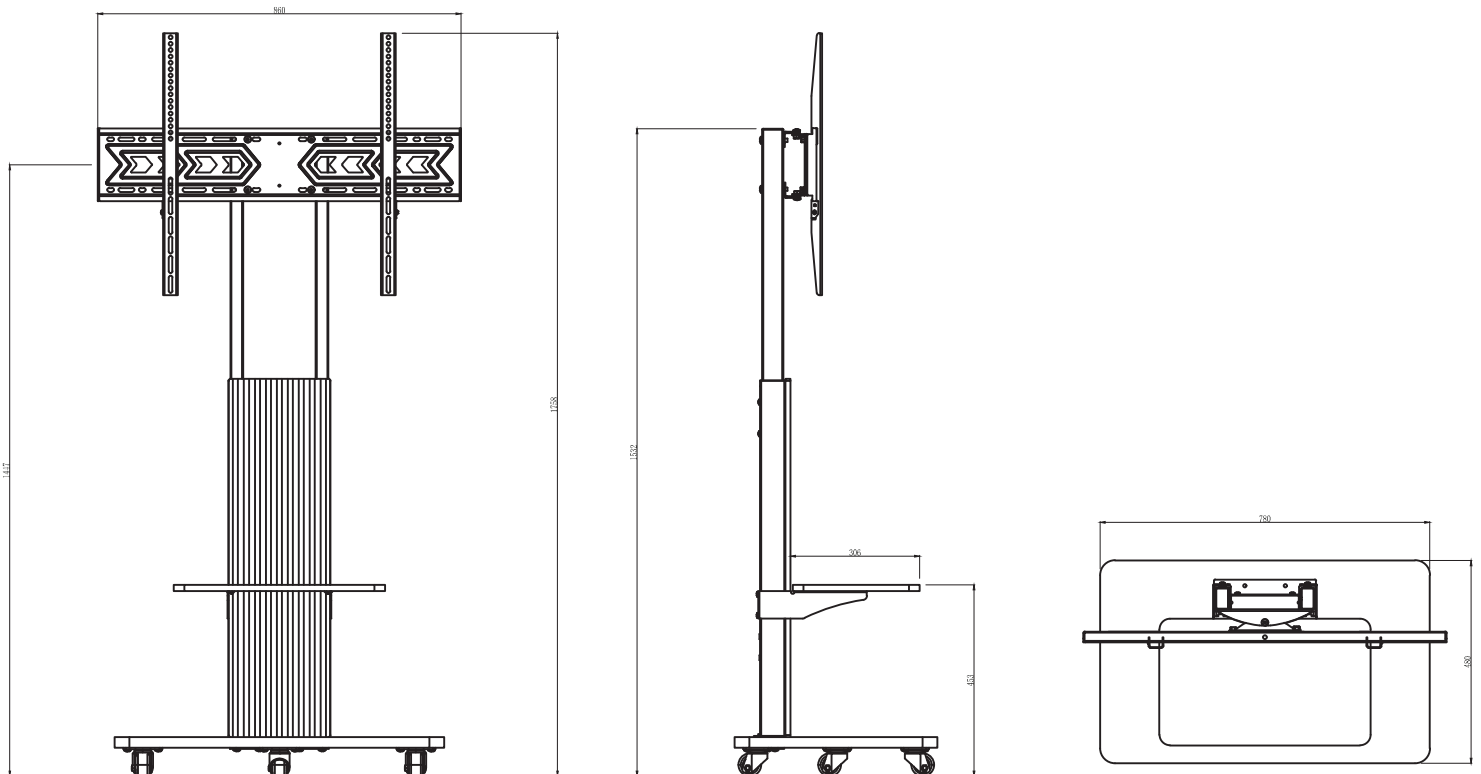

Doing it Right!

TV COMPATIBILITY:

- **Extra-Large Capacity:** Specifically engineered to fit massive TVs ranging from 55" to 90" inches.
- **Superior Load Strength:** Built with a heavy-duty frame that supports a maximum weight of 150 lbs (68 kg), plus a media shelf that holds up to 10 kg.
- **Extensive VESA Support:** Compatible with a wide array of mounting patterns from 100x100 mm up to 800x600 mm to accommodate almost any major TV brand.
- **Dual Height Adjustability:** Features a telescoping mount that adjusts from 1147 mm to 1447 mm, with a media shelf that can be positioned between 353 mm and 453 mm.
- **Integrated Cable Management:** Includes a specialized clipping system behind the wood-slat column to keep power and HDMI cords neatly organized and hidden from view.

TECHNICAL DIAGRAM:

www.techfortme.com