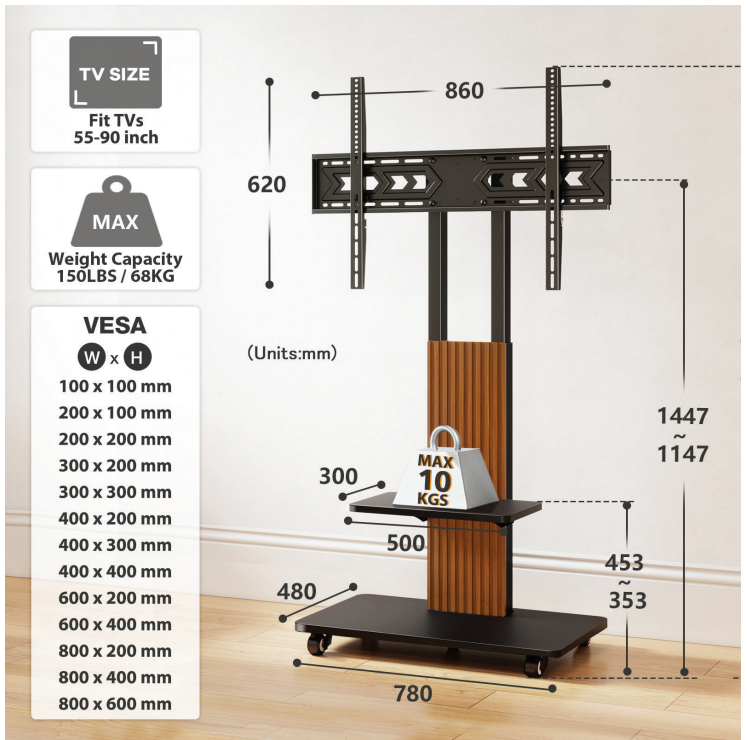

Doing it Right!

RFIVER TF1304 MOBILE TV CARTS

Upgrade your home entertainment with a mobile floor stand that balances rugged industrial strength with refined modern aesthetics. This versatile rolling stand features a beautiful wood-slat column that adds warmth to its matte black steel frame, making it a functional piece of furniture rather than just a mounting bracket. Designed for large-scale viewing, it offers a stable, height-adjustable platform for your largest screens while maintaining a slim footprint that saves valuable floor space.

Screen Size
55" ~ 90"

VESA
800x600mm

Load Capacity
68KGS

Height Range
1147 ~ 1447mm

Cable Management
YES

www.techfortme.com

5 Manama St - Ras Al Khor Industrial Area, Ras Al Khor Industrial Area 1 - Dubai, U.A.E.
Mobile: +971 50 950 9334, Tel: +971 4 558 7680, Email: info@techfortme.com

Doing it Right!

RFIVER TF1304 MOBILE TV CARTS

CABLE MANAGEMENT

www.techfortme.com

Doing it Right!

TV COMPATIBILITY:

- **Extra-Large Capacity:** Specifically engineered to fit massive TVs ranging from 55" to 90" inches.
- **Superior Load Strength:** Built with a heavy-duty frame that supports a maximum weight of 150 lbs (68 kg), plus a media shelf that holds up to 10 kg.
- **Extensive VESA Support:** Compatible with a wide array of mounting patterns from 100x100 mm up to 800x600 mm to accommodate almost any major TV brand.
- **Dual Height Adjustability:** Features a telescoping mount that adjusts from 1147 mm to 1447 mm, with a media shelf that can be positioned between 353 mm and 453 mm.
- **Integrated Cable Management:** Includes a specialized clipping system behind the wood-slat column to keep power and HDMI cords neatly organized and hidden from view.