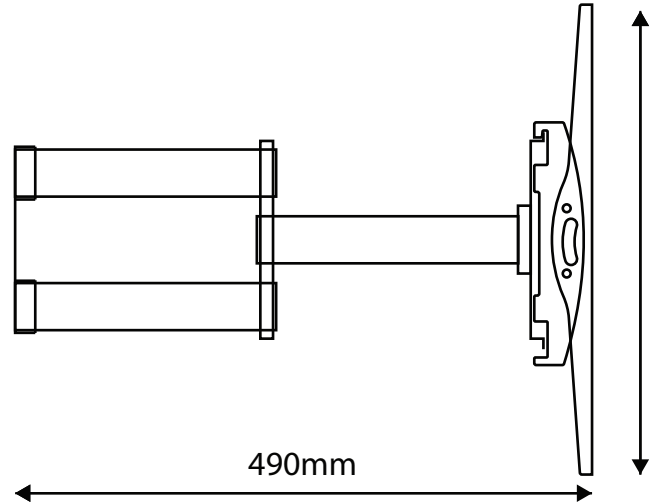

Doing it Right!

TV COMPATIBILITY:

- **Flexible Viewing:** Swivels $\pm 60^\circ$ and tilts $\pm 15^\circ$ for a customizable viewing angle.
- **Extended Reach:** Arm extends up to 490mm for better screen positioning.
- **Wide Compatibility:** Supports TVs from 32" to 80" with up to 600x400 VESA.
- **High Load Capacity:** Holds up to 60kg (132lbs), suitable for most mid-size TVs.
- **Cable Management:** Built-in system keeps cables organized and hidden.

TECHNICAL DIAGRAM:

www.techfortme.com