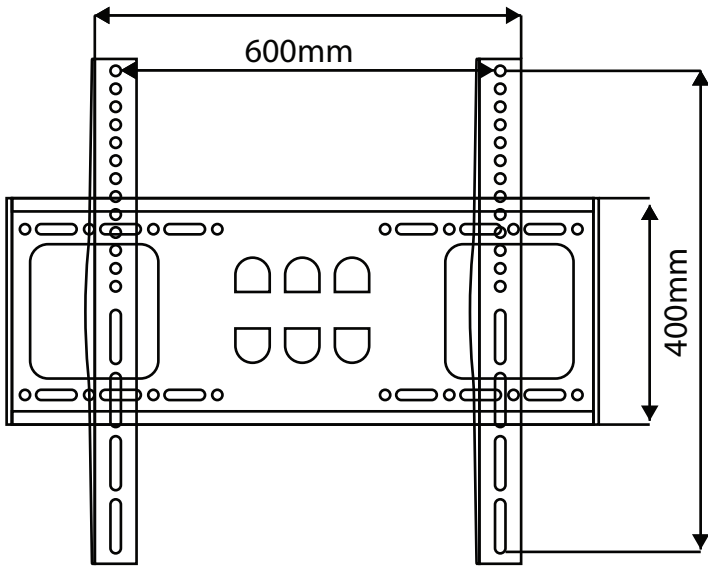

Doing it Right!

TV COMPATIBILITY:

- **Flexible Viewing:** Swivels $\pm 60^\circ$ and tilts $\pm 15^\circ$ for a customizable viewing angle.
- **Extended Reach:** Arm extends up to 490mm for better screen positioning.
- **Wide Compatibility:** Supports TVs from 32" to 80" with up to 600x400 VESA.
- **High Load Capacity:** Holds up to 60kg (132lbs), suitable for most mid-size TVs.
- **Cable Management:** Built-in system keeps cables organized and hidden.

TECHNICAL DIAGRAM:

www.techfortme.com