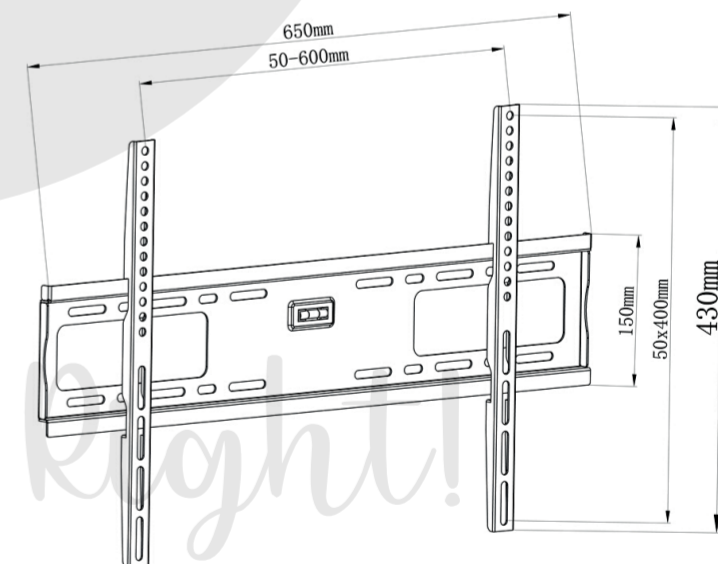

### DESCRIPTION

The TF-65F heavy-duty fixed wall mount is designed to emphasize the steel design but with a sleek look of ultra-thin flat-panel TVs by placing them just 30mm from the wall. The two pieces design allows easy installation. It supports most 37"-80" flat panel TVs up to 70kgs/154lbs. VESA compatible with 600x400mm maximum.

### FEATURES

Ultra-slim design  
Steel Heavy-duty  
Easy Assembly: Installation is as easy as 1-2-3

Product Category:	Fixed TV Wall Mount	Tilt Range:	-
Fit Screen Size:	37" - 80"	Swivel Range:	-
VESA Compatible:	600 X 400	Screen Level:	-
Weight Capacity:	70kgs / 154lbs	Cable Management:	-
Profile to Wall:	30mm	Anti-theft:	-