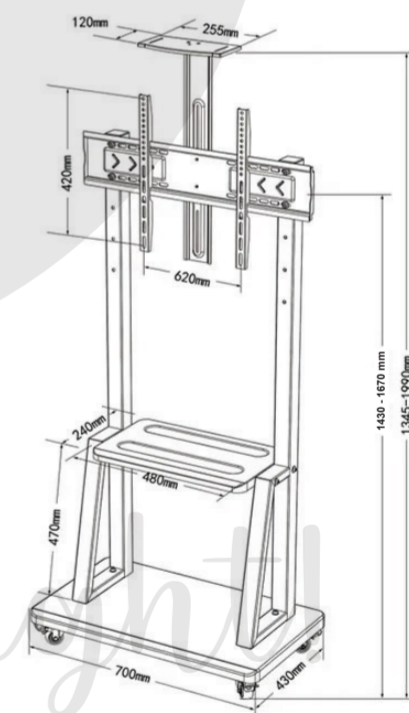

Doing it Right!

TF-FS1717W

Versatile TV Floor Cart with Wheels

BEETEC®

DESCRIPTION

A robust and adjustable floor-standing TV stand designed for functionality and modern aesthetics. This versatile stand is suitable for mounting TVs in offices, conference rooms, schools, and home entertainment areas. Its sturdy construction and sleek design ensure stability and elegance while accommodating different TV sizes.

FEATURES

- Adjustable TV bracket compatible with various VESA standards.
- Height adjustment range from 1430mm to 1670mm.
- Sturdy base measuring 700mm x 430mm with wheels for mobility.
- Central shelf (480mm x 240mm) for accessories like media players or laptops.
- Ventilated accessory shelf to prevent overheating.
- Compact top shelf (120mm x 255mm) for cameras or projectors.
- Built-in cable management system for a tidy appearance.
- Durable and stable frame supporting heavy loads.
- Sleek and modern design suitable for homes, offices, and conference rooms.
- Easy to assemble and move for versatile use.

Product Category:	Mobile TV Carts	Tilt Range:	NO
Fit Screen Size:	32" ~ 80"	Wheels Lock:	YES
VESA Compatible:	600 x 400mm	Camera Holder:	YES
Weight Capacity:	50kg (110lbs)	Cable Management:	YES
Height Range:	1430 - 1670 mm	Swivel Range:	-