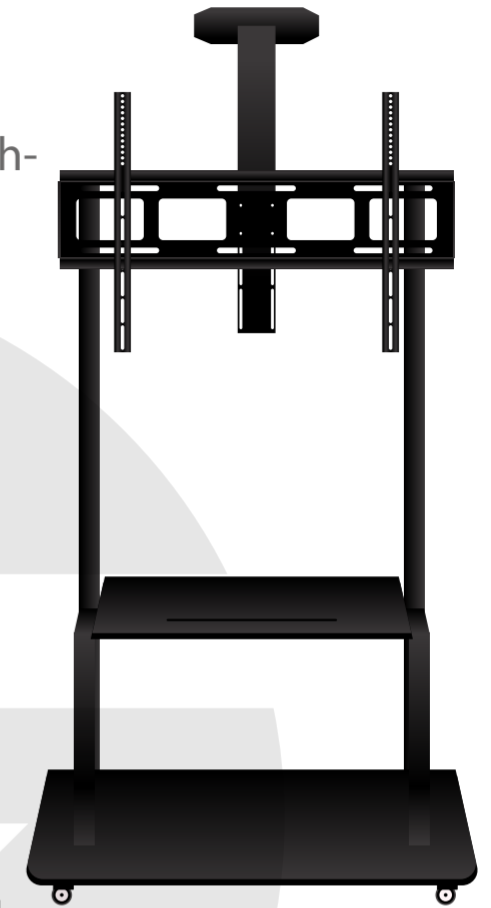

Doing it Right!

TF-FS1800B

Heavy Duty Height Adjustable Steel Mobile TV Cart

DESCRIPTION

The TF-FS1800B is a robust TV stand designed for large TVs weighing up to 150kg/330lbs. It features an adjustable wall plate for optimal viewing height and includes a shelf capable of holding up to 20kg/44lbs of AV equipment. The stand is equipped with four locking casters for easy mobility and stability. Despite its heavy-duty capabilities, it comes at a competitive price point, making it an attractive choice for those seeking a reliable and versatile TV stand.

FEATURES

Heavy-Duty steel construction holds the heaviest TVs with confidence.

Height Adjustment: satisfies user's different preference

Additional Support Shelf: for equipment or materials

Sturdy steel base

Heavy-Duty Casters with Locking Mechanism: can be moved or stopped at will

Product Category:	Mobile TV Cart	Shelf Capacity:	20kg /44lbs
Fit Screen Size:	50" ~ 100"	Swivel Range:	-
VESA Compatible:	1000 x 600mm	Screen Level:	-
Weight Capacity:	150kg (330lbs)	Wheel Lock:	YES
Height Adjustable:	1085 ~ 1475 mm	Anti-theft:	-