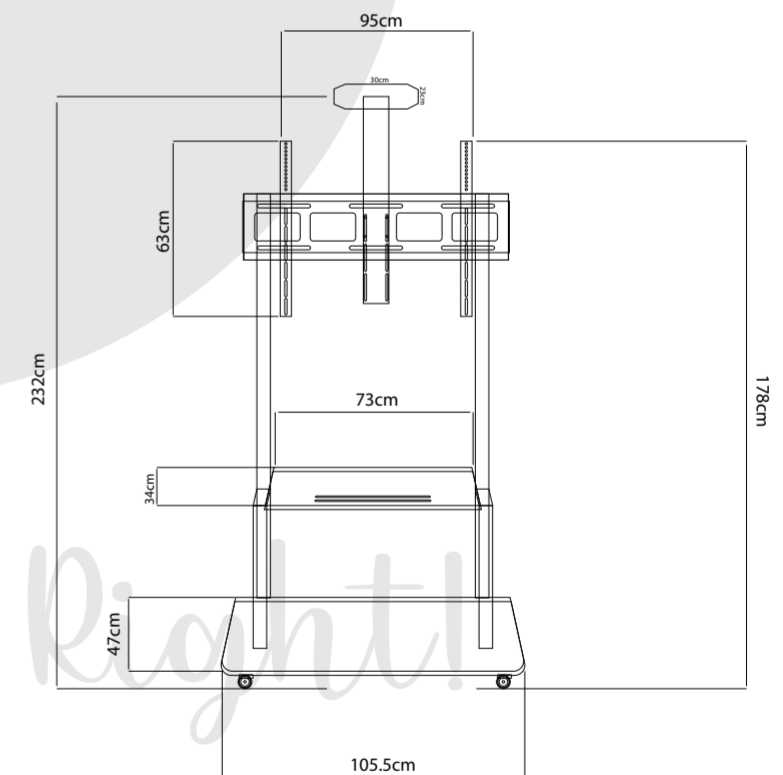

Doing it Right!

TF-FS1800B

Heavy Duty Height Adjustable Steel Mobile TV Cart

DESCRIPTION

The TF-FS1800B is a robust TV stand designed for large TVs weighing up to 150kg/330lbs. It features an adjustable wall plate for optimal viewing height and includes a shelf capable of holding up to 20kg/44lbs of AV equipment. The stand is equipped with four locking casters for easy mobility and stability. Despite its heavy-duty capabilities, it comes at a competitive price point, making it an attractive choice for those seeking a reliable and versatile TV stand.

FEATURES

Heavy-Duty steel construction holds the heaviest TVs with confidence.

Height Adjustment: satisfies user's different preference

Additional Support Shelf: for equipment or materials

Sturdy steel base

Heavy-Duty Casters with Locking Mechanism: can be moved or stopped at will

Product Category:	Mobile TV Cart	Shelf Capacity:	20kg /44lbs
Fit Screen Size:	50" ~ 100"	Swivel Range:	-
VESA Compatible:	1000 x 600mm	Screen Level:	-
Weight Capacity:	150kg (330lbs)	Wheel Lock:	YES
Height Adjustable:	1085 ~ 1475 mm	Anti-theft:	-