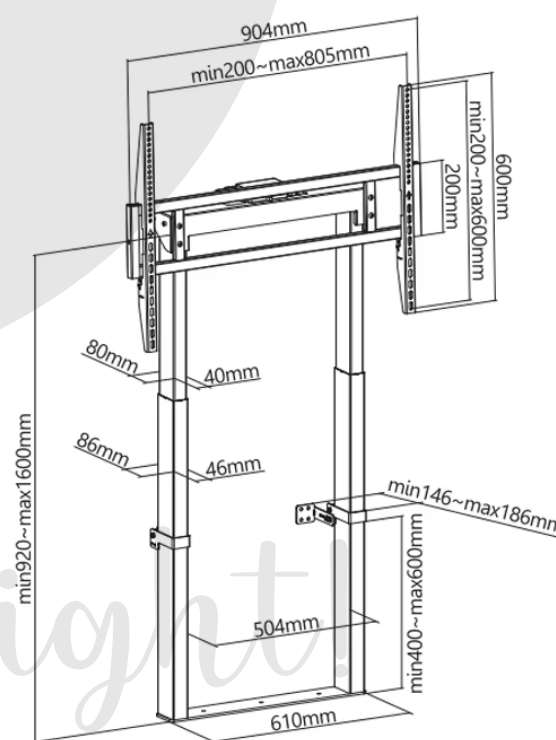

Doing it Right!

TF-MFS120

TV Lift cabinet base

BEETEC[®]

DESCRIPTION

This motorized TV cart is designed for versatility and convenience, accommodating most 55" to 100" TVs. Engineered with robust aluminum, steel, and plastic construction, it offers a sleek matte black and white finish that blends seamlessly into any environment. The cart's design includes an adjustable height feature, providing a range of 920mm to 1600mm (36.4" to 63") to ensure optimal viewing angles, whether in a professional setting or a home theater.

FEATURES

Includes a 2 Memory RF Remote Control for easy adjustment of the TV height. Available in matte black and matte white finishes.

BEETEC

BEETEC

BEETEC

BEETEC

Product Category:	Motorized Floor Stand	Maximum Height:	1600 mm
Fit Screen Size:	55" ~ 100"	Control Type:	RF Remote Control
VESA Compatible:	800 x 600mm	Input Power Supply:	AC 110-240V
Weight Capacity:	120kg	-	-
Minimum Height:	920 mm	-	-