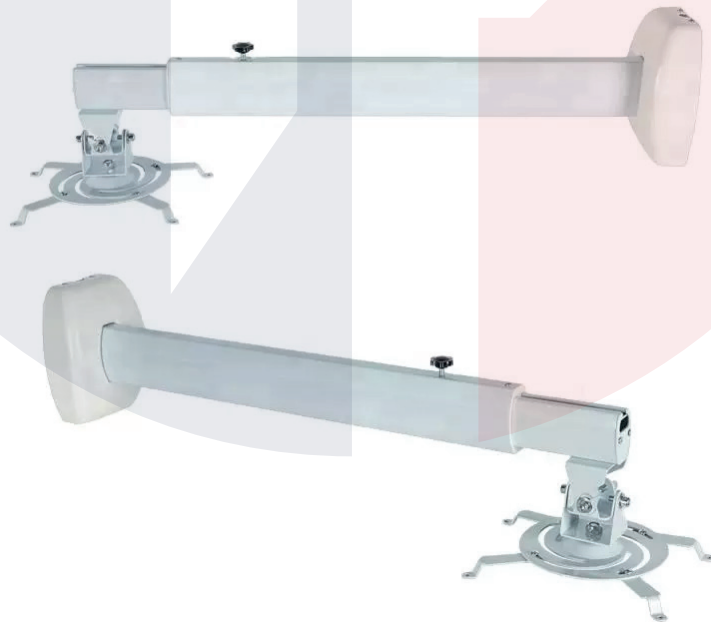

Doing it Right!

TF-SM120-W

Projector Ceiling Mounts

Steel Short Throw Projector Wall Mount

Doing it Right!

DESCRIPTOINS:

The TF-SM120/W Short Throw Projector Wall Mount is perfect for most short throw projectors weighing up to 40kg/88lbs. A telescoping arm with a column design enables precise projector positioning for the best viewing angles. Most short throw projectors may be supported by the practical adjustable support arms, and the integrated cable management maintains a tidy appearance. For an outstanding user experience, installation is simple.

Projector Tilt Range

+45° ~ -45°

FEATURES:

Adjustable Support Arms: fit most projectors with ease

Tilting Design: allows maximum viewing ability

Adjustable Length: for your different choices

360° Rotating Joint: for optimal viewing angles

Swiveling Joint: offers maximum viewing flexibility

Cable Management: keeps everything organized

Weight Capacity

40kg (88lbs)

Swivel Range

+360°

Easy Install Cable Management Retractable Bracket

Product Parameters

Materials: Aluminum Alloy

Retractable Size: 675-1200mm

Loading Weight: 40kg

Color: White

Application: Office Room
Short Throw Wall Mount Bracket

Adjustable Distance

675 ~ 1200mm

Height Adjustable Bracket 105cm - 200cm