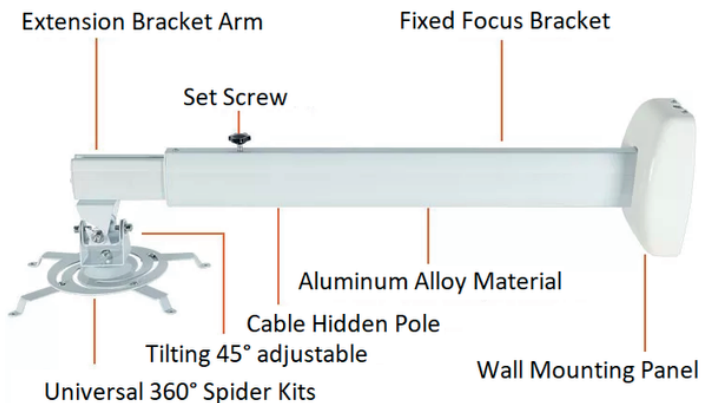

For more information contact:

Office 26 Al Suwaidi Building, 10A Street, Naif, Deira, Dubai, U.A.E.
Mobile: +971 50 950 9334, Tel: +971 4 558 7680, Email: info@techfortme.com

www.techfortme.com