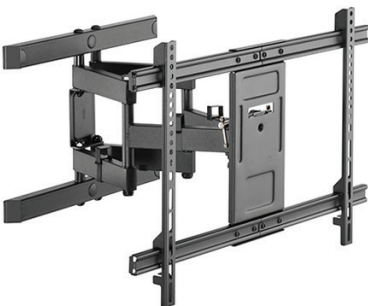

MODEL : TF-SG834

- Fit Screen : 37"-80"
- Weight Capacity: 60kg
- Swivel Range : +60° ~ -60°
- Tilt Range : +3° ~ -15°
- Max Vesa : 600x400
- Distance from wall: 77mm ~ 428mm
- Cable Management