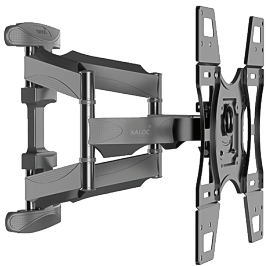

MODEL : TF-X7

- Fit Screen : 32"-75"
- Weight Capacity: 50kg
- Swivel Range : +60° ~ -60°
- Tilt Range : +8° ~ -5°
- Max Vesa : 400x400
- Distance from wall: 49mm ~ 491mm
- Screen Level : +4° ~ -4°
- Cable Management