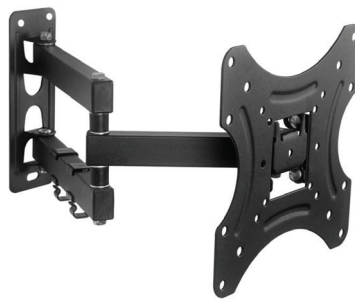

**MODEL : TF-10S NEW**

- Fit Screen : 13"-27"
- Weight Capacity: 25kg
- Swivel Range : +25° ~ -25°
- Tilt Range : +7.5° ~ -7.5°
- Max Vesa : 100x100
- Distance from wall: 76mm

**MODEL : TF-10S**

- Fit Screen : 10"-26"
- Weight Capacity: 10kg
- Swivel Range : +30° ~ -30°
- Tilt Range : +30° ~ -30°
- Max Vesa : 100x100
- Distance from wall: 49mm ~ 482mm

**MODEL : TF-100S**

- Fit Screen : 13"-27"
- Weight Capacity: 25kg
- Swivel Range : +90° ~ -90°
- Tilt Range : +3° ~ -12°
- Max Vesa : 100x100
- Distance from wall: 65mm ~ 200mm

**MODEL : TF-102S**

- Fit Screen : 14"-27"
- Weight Capacity: 10kg
- Swivel Range : +80° ~ -80°
- Tilt Range : +15° ~ -15°
- Max Vesa : 100x100
- Distance from wall: 40mm ~ 385mm

**MODEL : TF-200S**

- Fit Screen : 17"-43"
- Weight Capacity: 30kg
- Swivel Range : +90° ~ -90°
- Tilt Range : +15° ~ -15°
- Max Vesa : 400x400
- Distance from wall: 30mm ~ 410mm

**MODEL : X400**

- Fit Screen : 13"-55"
- Weight Capacity: 30kg
- Swivel Range : +90° ~ -90°
- Tilt Range : +12° ~ -5°
- Max Vesa : 400x400
- Distance from wall: 58mm ~ 435mm

**MODEL : TF-44S**

- Fit Screen : 20"-55"
- Weight Capacity: 40kg
- Swivel Range : 180°
- Tilt Range : + 15° ~ - 15°
- Max Vesa : 400x400
- Distance from wall: 110mm ~ 530mm

**MODEL : TF-X4**

- Fit Screen : 32"-55"
- Weight Capacity: 50kg
- Swivel Range : +60° ~ -60°
- Tilt Range : +8° ~ -5°
- Max Vesa : 400x400
- Distance from wall: 50mm ~ 499mm