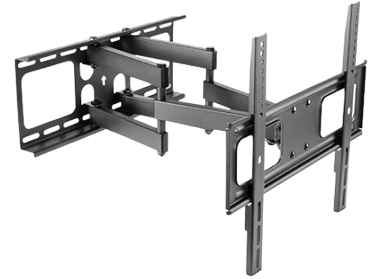

MODEL : TF-466S

- Fit Screen : 37"-75"
- Weight Capacity: 50kg
- Swivel Range : +60° ~ -60°
- Tilt Range : +20° ~ -10°
- Max Vesa : 600x400
- Distance from wall: 64mm ~ 510mm
- Screen Level : +3° ~ -3°