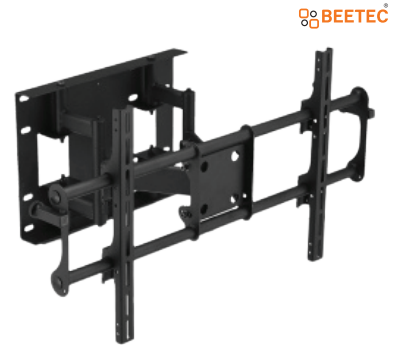

MODEL : TF-960S

- Fit Screen : 65"-100"
- Weight Capacity: 150kg
- Swivel Range : +60° ~ -60°
- Tilt Range : +7° ~ -7°
- Max Vesa : 800x600
- Distance from wall: 87mm ~ 382mm