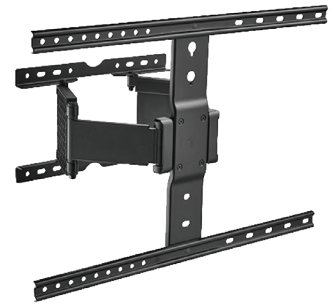

MODEL : TF-LF850

- Fit Screen : 37"~90"
- Weight Capacity: 50kg
- Swivel Range : +30° ~ -30°
- Tilt Range : +30° ~ -30°
- Max Vesa : 600x400
- Distance from wall: 23mm ~ 266mm
- Screen Level : +1° ~ -1°