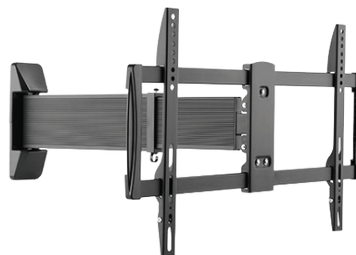

MODEL : TF-LPA35-462

- Fit Screen : 32"-75"
- Weight Capacity: 50kg
- Swivel Range : +90° ~ -90°
- Tilt Range : +8° ~ -12°
- Max Vesa : 600x400
- Distance from wall: 45mm ~ 680mm
- Screen Level : +3° ~ -3°