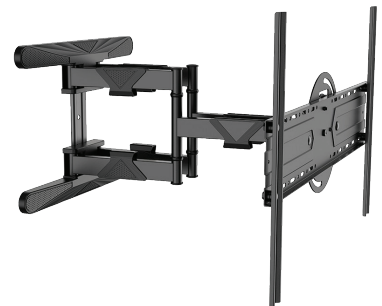

MODEL : TF-U8X

- Fit Screen : 40"-80"
- Weight Capacity: 50kg
- Swivel Range : +60° ~ -60°
- Tilt Range : +6° ~ -7°
- Rotation : 180°
- Max Vesa : 600x400
- Distance from wall: 61mm ~ 506mm

For more information contact:

Office 26 Al Suwaidi Building, 10A Street, Naif, Deira, Dubai, U.A.E.
Mobile: +971 50 950 9334, Tel: +971 4 558 7680, Email: info@techfortme.com

www.techfortme.com