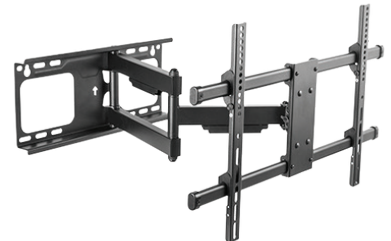

**MODEL : TF-DB440**

- Fit Screen : 26"-65"
- Weight Capacity: 45kg
- Swivel Range : +60° ~ -60°
- Tilt Range : +6° ~ -7°
- Max Vesa : 400x400
- Distance from wall: 52mm ~ 350mm
- Screen Level : +2° ~ -2°
- Cable Management

**MODEL : TF-DB640**

- Fit Screen : 26"-72"
- Weight Capacity: 55kg
- Swivel Range : +60° ~ -60°
- Tilt Range : +6° ~ -7°
- Max Vesa : 600x400
- Distance from wall: 55mm ~ 351mm
- Screen Level : +2° ~ -2°
- Cable Management

**MODEL : TF-LPA35-462**

- Fit Screen : 32"-75"
- Weight Capacity: 50kg
- Swivel Range : +90° ~ -90°
- Tilt Range : +8° ~ -12°
- Max Vesa : 600x400
- Distance from wall: 45mm ~ 680mm
- Screen Level : +3° ~ -3°

**MODEL : TF-LPA49-463D**

- Fit Screen : 37"-75"
- Weight Capacity: 60kg
- Swivel Range : +90° ~ -90°
- Tilt Range : +5° ~ -15°
- Max Vesa : 600x400
- Distance from wall: 69mm ~ 615mm
- Screen Level : +3° ~ -3°
- Cable Management