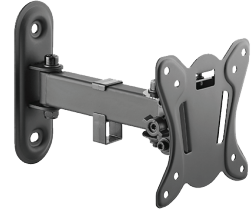

**MODEL : TF-10S NEW**

- Fit Screen : 13"-27"
- Weight Capacity: 25kg
- Swivel Range : +25° ~ -25°
- Tilt Range : +7.5° ~ -7.5°
- Max Vesa : 100x100
- Distance from wall: 76mm

**MODEL : TF-10S**

- Fit Screen : 10"-26"
- Weight Capacity: 10kg
- Swivel Range : +30° ~ -30°
- Tilt Range : +30° ~ -30°
- Max Vesa : 100x100
- Distance from wall: 49mm ~ 482mm

**MODEL : TF-100S**

- Fit Screen : 13"-27"
- Weight Capacity: 25kg
- Swivel Range : +90° ~ -90°
- Tilt Range : +3° ~ -12°
- Max Vesa : 100x100
- Distance from wall: 65mm ~ 200mm

**MODEL : TF-102S**

- Fit Screen : 14"-27"
- Weight Capacity: 10kg
- Swivel Range : +80° ~ -80°
- Tilt Range : +15° ~ -15°
- Max Vesa : 100x100
- Distance from wall: 40mm ~ 385mm

**MODEL : TF-200S**

- Fit Screen : 17"-43"
- Weight Capacity: 30kg
- Swivel Range : +90° ~ -90°
- Tilt Range : +15° ~ -15°
- Max Vesa : 400x400
- Distance from wall: 30mm ~ 410mm

**MODEL : X400**

- Fit Screen : 13"-55"
- Weight Capacity: 30kg
- Swivel Range : +90° ~ -90°
- Tilt Range : +12° ~ -5°
- Max Vesa : 400x400
- Distance from wall: 58mm ~ 435mm