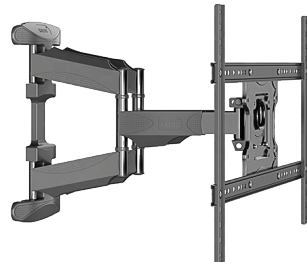

MODEL : TF-X8

- Fit Screen : 32"-75"
- Weight Capacity: 50kg
- Swivel Range : +60° ~ -60°
- Tilt Range : +8° ~ -5°
- Max Vesa : 600x400
- Distance from wall: 49mm ~ 491mm
- Screen Level : +4° ~ -4°
- Cable Management