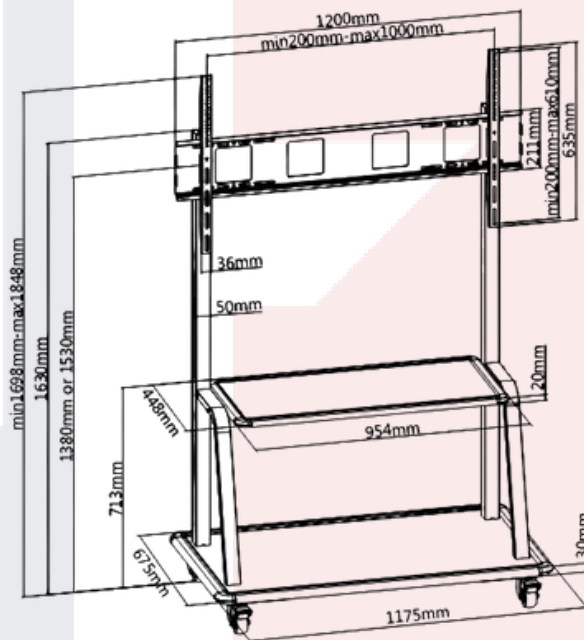

TF-T2100B

ULTRA-HEAVY DUTY STEEL MOBILE TV CART
SUITABLE FOR MOST 60"-110" FLAT PANEL TVs

Doing It Right!

THE CONVENIENT AV SUPPORT SHELF ORGANIZES AND MAXIMIZE YOUR SPACE.

SCREEN SIZE

60"~110"

WEIGHT CAPACITY

200KG / 440LBS

VESA COMPATIBILITY

1200X600MM

SHELF CAPACITY

20KG / 44LBS

SWIVEL RANGE

+0° ~ -0°

HEIGHT ADJUST RANGE

1698 ~ 1848 MM

WHEEL LOCK

YES

CAMERA HOLDER

NO