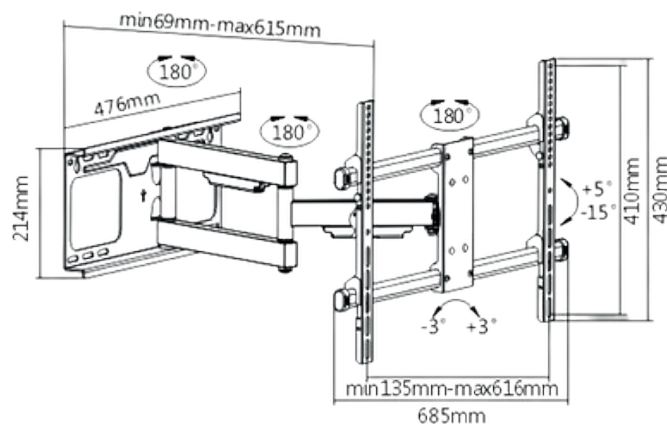

60kg (132lbs)

VESA Compatibility
600x400mm

Swivel Range

+90° ~ -90°

Tilt Range

+5° ~ -15°

Profile Wall

69 - 615 mm

Screen Level

+3° ~ -3°

Cable Management

YES

DESCRIPTOINS:

The new solid large full motion mount is constructed with high gauge steel that designed for most 37"-75" flat panel TVs up to 60kg/132lbs. This mount allows you to have your flat panel TV tilted for glare control or optimum viewing angle, pulled out from the wall (615mm extension) and angled towards a separate viewing area. This pre-assembled arm comes complete with integrated cable management and decorative covers to ensure an elegant and tidy look.

FEATURES:

Swiveling Arm(s): offer(s) maximum viewing flexibility (makes every seat the best seat)

Free-Tilting Design: makes easy forward or backward adjustment for better viewing and reduced glare

Built-In Level Adjustment: ensures perfect positioning

Cable Management: keeps everything organized

Quick-Release Latch: locks/unlocks the display in place

Easy Install Articulating Swivel

Suitable for most 37"-75" Flat Pane TVs.

For more information contact: